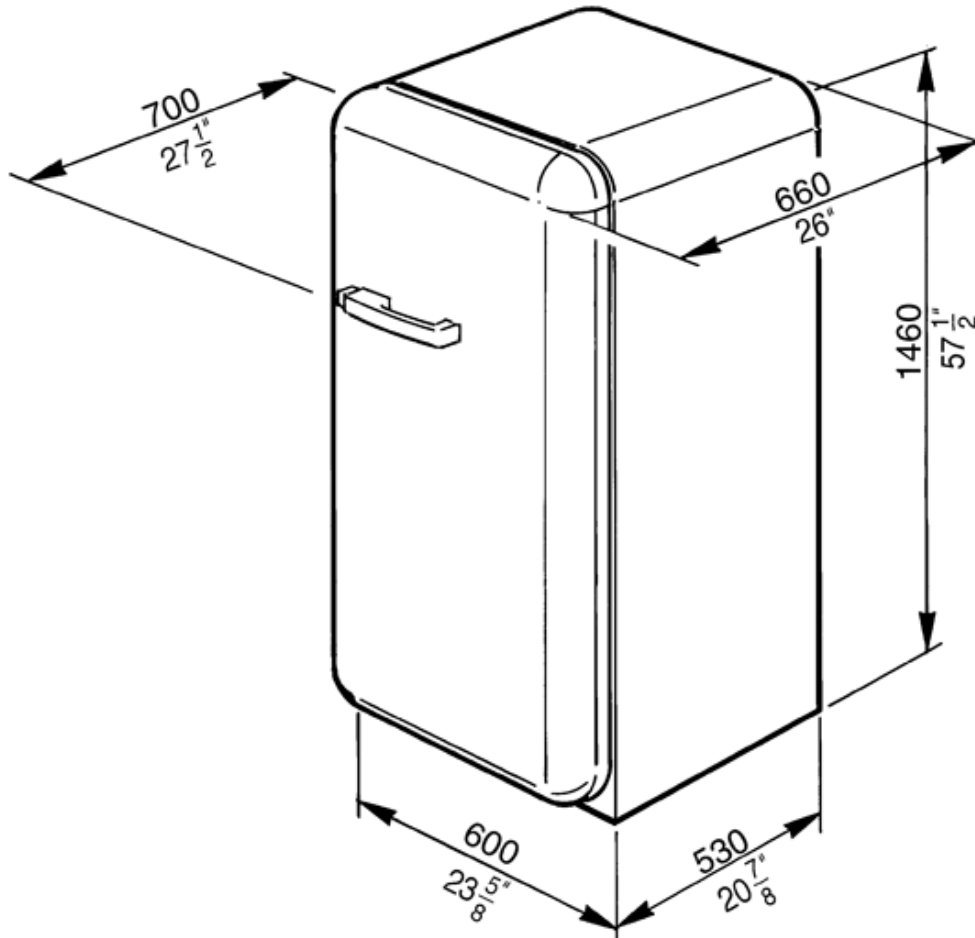

FAB28UORL1

50's Retro style

fridge
free standing
50's style
orange
24"

SMEG U.S.A. INC.
A&D BUILDING
150 EAST 58th STREET, 7th FLOOR
NEW YORK, NY, 10155
Tel. +1 212 265 5378
Fax +1 212 265 5945