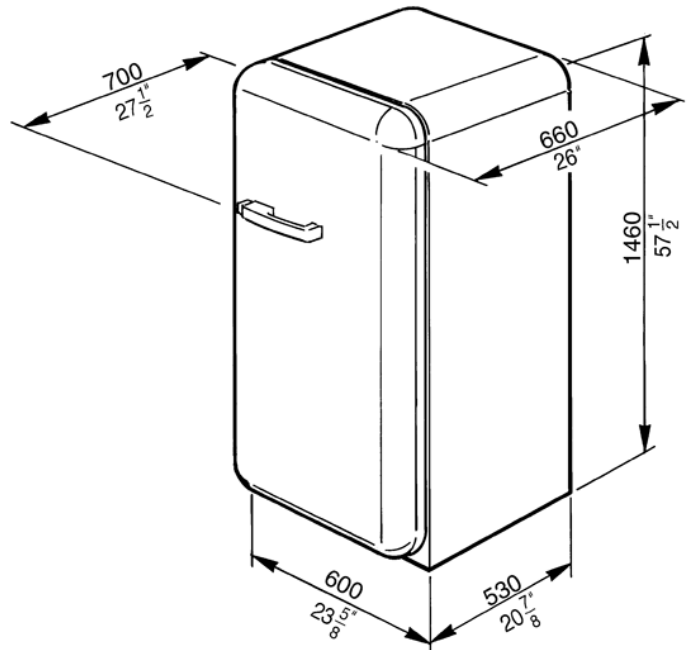

FAB28UORL1

50'S Style Refrigerator with ice compartment,
Orange, Left hand hinge
EAN13: 8017709208417

• 9.22 cu. ft. capacity • **Refrigerator** • Interior light • 3 adjustable glass shelves • 1 bottle storage shelf • 1 fixed glass shelf • 1 fruit and vegetable container • 1 dairy box • **Door** • 2 adjustable covered bins • 2 bottle storage bins • 4 adjustable bins • 2 egg bins • **Freezer compartment** • 1 Ice cube tray • Dimensions (h x w x d) 57 1/2" x 23 5/8" x 27 1/2"

Versions

- FAB28UORR1 - Orange, right hand hinge