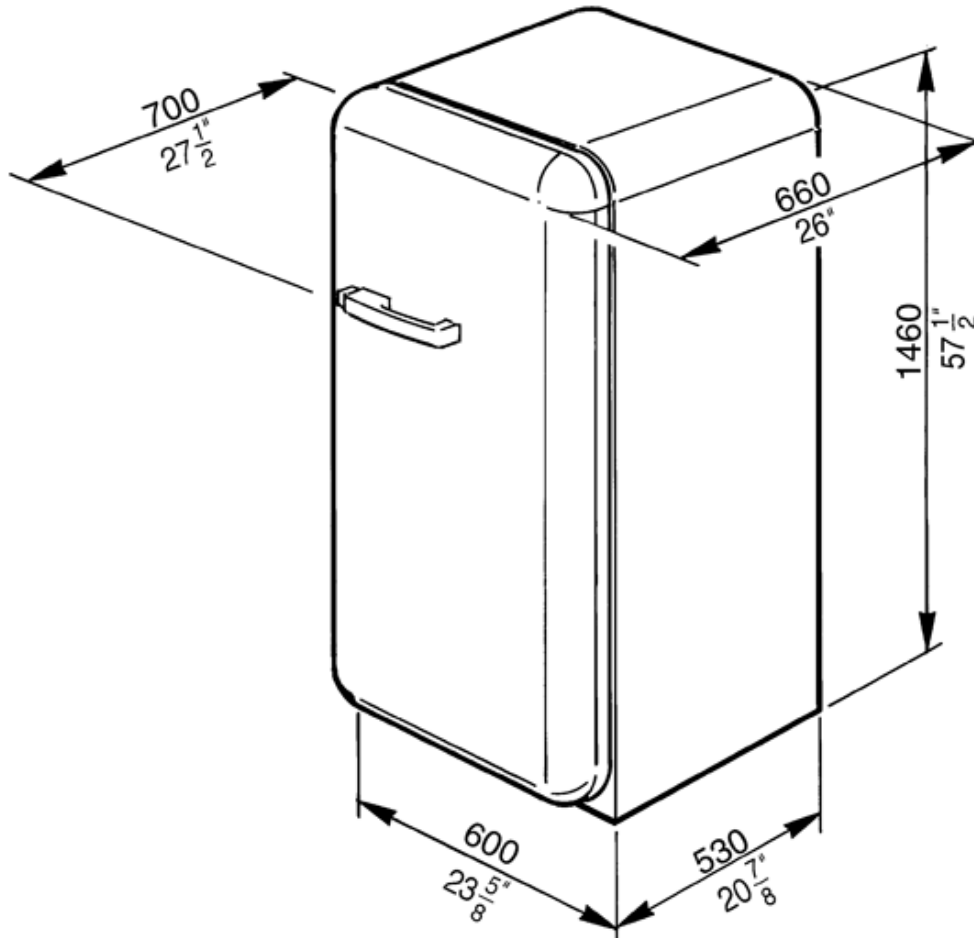

FAB28UPGR1

50's Retro style

fridge
free standing
50's style
pastel green
24"

SMEG U.S.A. INC.
A&D BUILDING
150 EAST 58th STREET, 7th FLOOR
NEW YORK, NY, 10155
Tel. +1 212 265 5378
Fax +1 212 265 5945