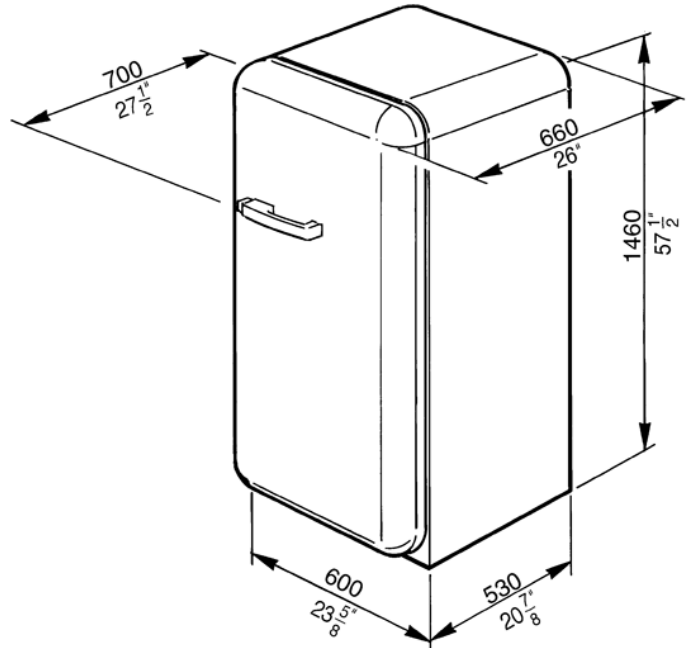

FAB28UPGR1

50'S Style Refrigerator with ice compartment,
Pastel green, Right hand hinge
EAN13: 8017709208547

• 9.22 cu. ft. capacity • **Refrigerator** • Interior light • 3 adjustable glass shelves • 1 bottle storage shelf • 1 fixed glass shelf • 1 fruit and vegetable container • 1 dairy box • **Door** • 2 adjustable covered bins • 2 bottle storage bins • 4 adjustable bins • 2 egg bins • **Freezer compartment** • 1 Ice cube tray • Dimensions (h x w x d) 57 1/2" x 23 5/8" x 27 1/2"

Versions

- FAB28UPGL1 - Pastel green, left hand hinge