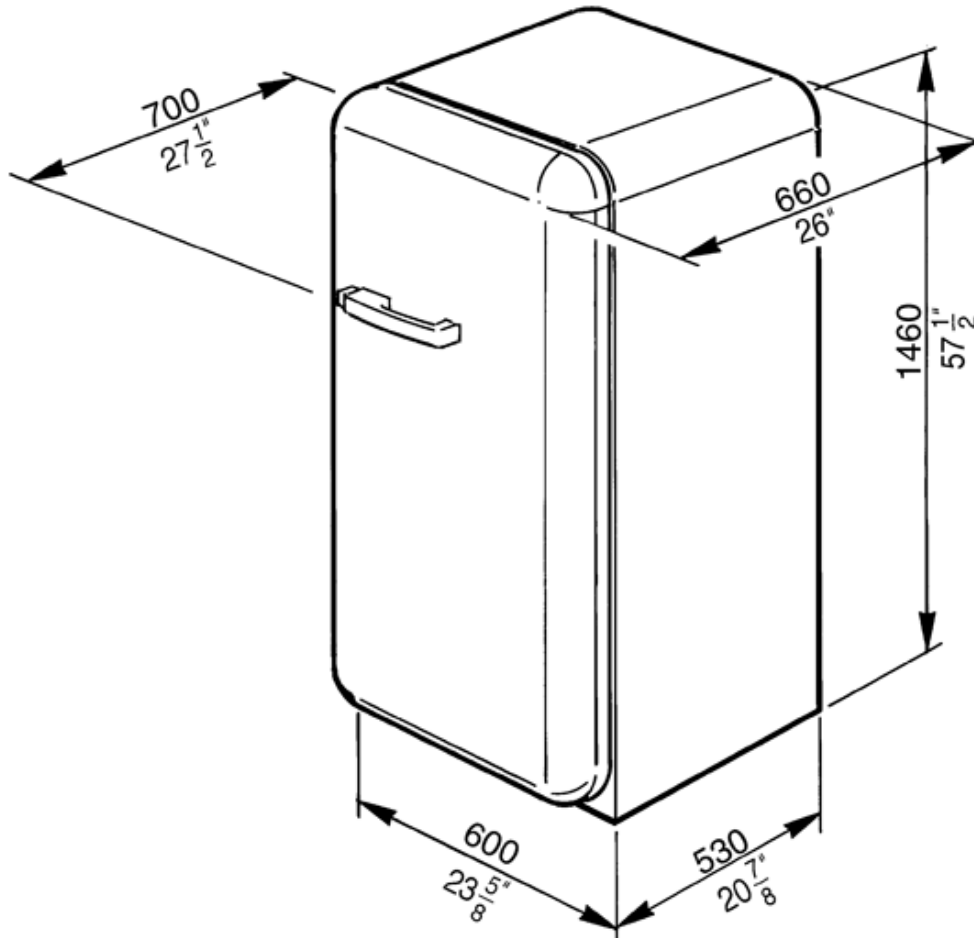

FAB28UUJR1

50's Retro style

fridge
free standing
50's style
union jack
24"

SMEG U.S.A. INC.
A&D BUILDING
150 EAST 58th STREET, 7th FLOOR
NEW YORK, NY, 10155
Tel. +1 212 265 5378
Fax +1 212 265 5945