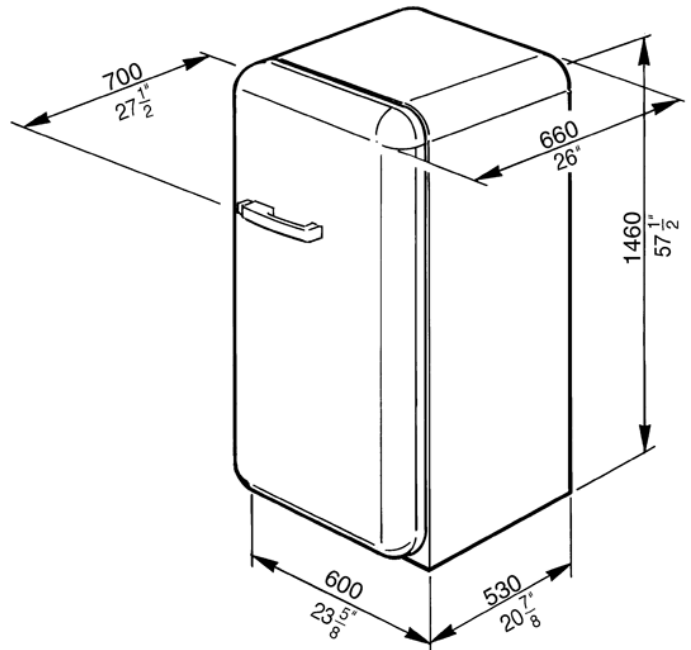

50'S Style Refrigerator with ice compartment,  
Union Jack, Right hand hinge  
EAN13: 8017709208424

• 9.22 cu. ft. capacity • **Refrigerator** • Interior light • 3 adjustable glass shelves • 1 bottle storage shelf • 1 fixed glass shelf • 1 fruit and vegetable container • 1 dairy box • **Door** • 2 adjustable covered bins • 2 bottle storage bins • 4 adjustable bins • 2 egg bins • **Freezer compartment** • 1 Ice cube tray • Dimensions (h x w x d) 57 1/2" x 23 5/8" x 27 1/2"

## Versions

- FAB28UUJL1 - Union Jack, left hand hinge