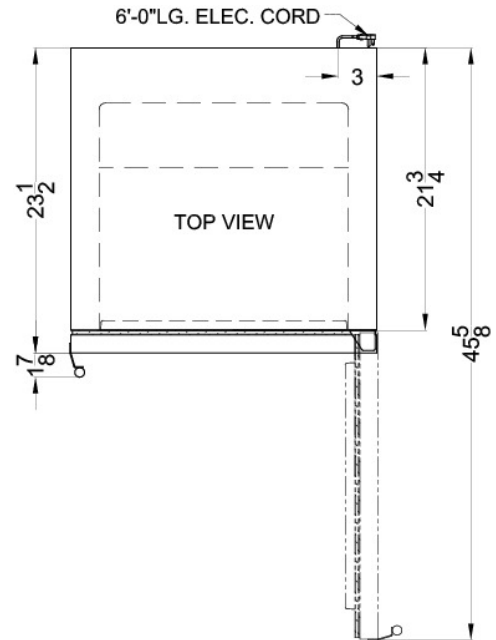

## SCFF53BSSIM Specifications:

Overview	
Height	34.0"
Width	23.63"
Depth	23.5"
Depth with Handle	25.35"
Depth with door at 90°	45.63"
Capacity	4.72 cu.ft.
Defrost Type	Frost-Free
Door	Stainless Steel
Cabinet	Black
US Electrical Safety	ETL
Canadian Electrical Safety	ETL-C
Energy Usage/Year	474.0kWh/year
Amps	2.0
Voltage/Frequency	115 V AC/60 Hz
Weight	88.0 lbs.
Shipping Weight	98.0 lbs.
Parts & Labor Warranty	1 Year
Compressor Warranty	5 Years
Freezer	
Door Swing	RHD
Reversible	Yes
Interior Height	26.0"
Interior Width	19.0"
Interior Depth	15.0"
Shelf Type	Chrome
Shelf Qty	3
Adjustable Shelves	Yes
Thermostat Type	Digital
Interior Light	Yes
Fan Type	Interior and Exterior
Refrigerant Type	R600a
Refrigerant Amount	1.24 oz.
High Side PSI	270.0
Low Side PSI	106.0