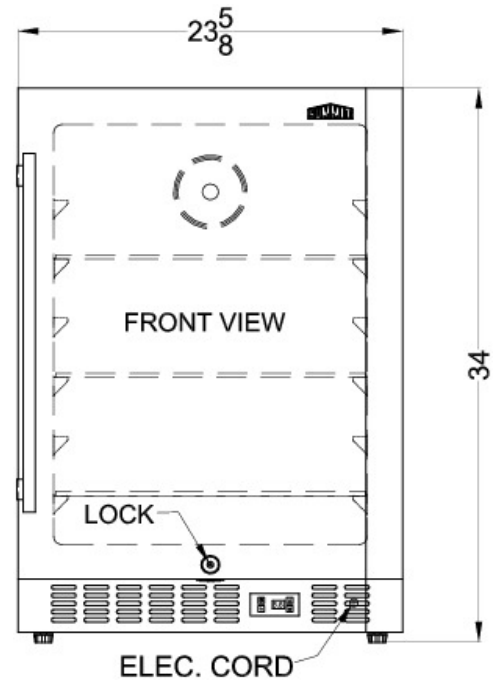

## SCFF53BSSIM Specifications:

Overview	
Height	34.0"
Width	23.63"
Depth	23.5"
Depth with Handle	25.35"
Depth with door at 90°	45.63"
Capacity	4.72 cu.ft.
Defrost Type	Frost-Free
Door	Stainless Steel
Cabinet	Black
US Electrical Safety	ETL
Canadian Electrical Safety	ETL-C
Energy Usage/Year	474.0kWh/year
Amps	2.0
Voltage/Frequency	115 V AC/60 Hz
Weight	88.0 lbs.
Shipping Weight	98.0 lbs.
Parts & Labor Warranty	1 Year
Compressor Warranty	5 Years
Freezer	
Door Swing	RHD
Reversible	Yes
Interior Height	26.0"
Interior Width	19.0"
Interior Depth	15.0"
Shelf Type	Chrome
Shelf Qty	3
Adjustable Shelves	Yes
Thermostat Type	Digital
Interior Light	Yes
Fan Type	Interior and Exterior
Refrigerant Type	R600a
Refrigerant Amount	1.24 oz.
High Side PSI	270.0
Low Side PSI	106.0