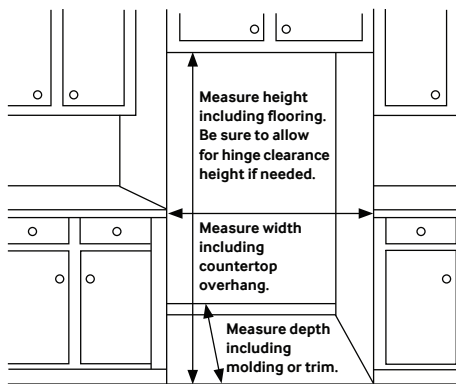

SAMSUNG

RF28K9380SR

28 cu. ft. 4-Door Flex™ Refrigerator

Installing Your Refrigerator

1. Measure the height, width and depth of the opening, making sure to include baseboards, molding tile, countertop overhang, etc. Check to be sure there is enough room to open the door (consider walls, islands or other obstacles when measuring).
2. Refer to illustration below to determine dimensions.
3. Allow 2" of clearance on hinge side of refrigerator when installing next to a wall where handle may make contact.
4. Allow 1" minimum clearance at rear for proper air circulation and water/electrical connections. Allow a 3/8" minimum clearance at sides and top for ease of installation.
5. Ensure each door and entryway in the home is wide enough for the refrigerator to be moved through easily.

Please note: The following dimension and cutout information is for planning purposes only. For complete installation details, consult manual packed with product, or download manual online at samsung.com.

Dimensions

Total Capacity: 27.8 cu. ft.

Refrigerator: 16.3 cu. ft.

- Food Showcase Door
- Premium External Filtered Water and Ice Dispenser (Crushed or Cubed Ice)
- Ice Master Ice Maker
- 2 Clear Crispers
- Gallon Door Bin
- 5 Tempered Glass Spill-Proof Shelves
 - 1 Slide-In
 - 1 Flip-Up
 - 3 Fixed
- Wine Rack
- Surface LED Lighting

Dimensions (WxHxD with hinge and door, no handle):
35 3/4" x 71 7/8" x 34 1/4"

Weight: 427.6 lbs.

Shipping Dimensions & Weight (WxHxD)

Dimensions: 38 5/16" x 78" x 36 1/4"

Weight: 471.8 lbs.

Color	Model #	UPC Code
Stainless Steel	RF28K9380SR	887276144412
Black Stainless Steel	RF28K9380SG	887276144405