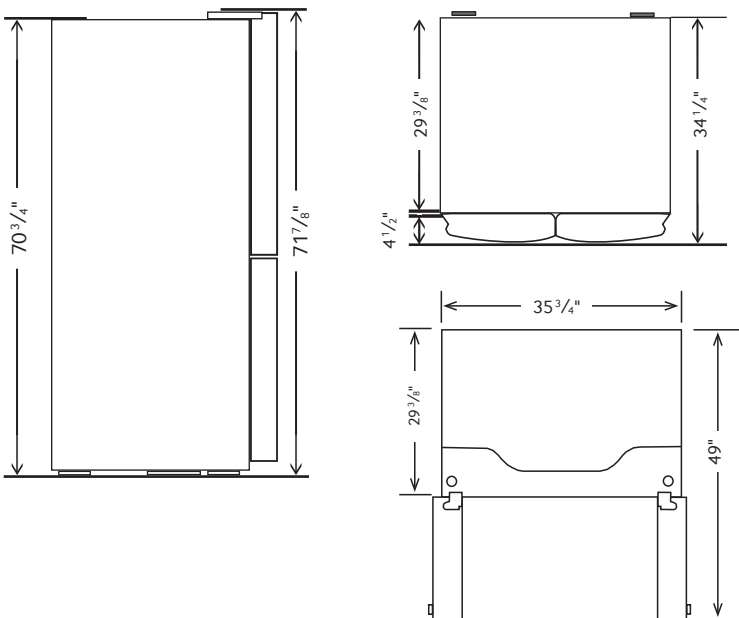

Dimensions

Total Capacity: 27.8 cu. ft.

Refrigerator: 16.3 cu. ft.

- Food Showcase Door
- Premium External Filtered Water and Ice Dispenser (Crushed or Cubed Ice)
- Ice Master Ice Maker
- 2 Clear Crispers
- Gallon Door Bin
- 5 Tempered Glass Spill-Proof Shelves
  - 1 Slide-In
  - 1 Flip-Up
  - 3 Fixed
- Wine Rack
- Surface LED Lighting

FlexZone™: 5.75 cu. ft.

- 1 EZ Slide-Out Shelf
- 2 Drawers
- 4 Temperature Zones:
  - 41°F
  - 30°F
  - 23°F
  - -8°F – 5°F
- Surface LED Lighting

Freezer: 5.75 cu. ft.

- 1 EZ Slide-Out Shelf
- 2 Freezer Drawers
- Surface LED Lighting

Accessories

Water Filter: HAF-CIN/EXP

Warranty

One (1) Year Parts and Labor on Refrigerator
Five (5) Years Parts and Labor on Sealed Refrigeration System Only*
Ten (10) Years Parts and Five (5) Years Labor on Digital Inverter Compressor

*Compressor, evaporator, condenser, drier, connecting tubing.

Product Dimensions & Weight

Dimensions (WxHxD with hinges, handles and doors):
35 3/4" x 71 7/8" x 34 1/4"

Dimensions (WxHxD without hinges and door):
35 3/4" x 70 3/4" x 29 3/8"

Dimensions (WxHxD with hinge and door, no handle):
35 3/4" x 71 7/8" x 34 1/4"

Weight: 427.6 lbs.

Shipping Dimensions & Weight (WxHxD)

Dimensions: 38 5/16" x 78" x 36 1/4"

Weight: 471.8 lbs.

Color	Model #	UPC Code
Stainless Steel	RF28K9380SR	887276144412
Black Stainless Steel	RF28K9380SG	887276144405

SAMSUNG

Actual color may vary. Design, specifications, and color availability are subject to change without notice. Non-metric weights and measurements are approximate.

©2016 Samsung Electronics America, Inc. 85 Challenger Road, Ridgefield Park, NJ 07660. Tel: 800-SAMSUNG. samsung.com. Samsung is a registered trademark of Samsung Electronics Co. Ltd.