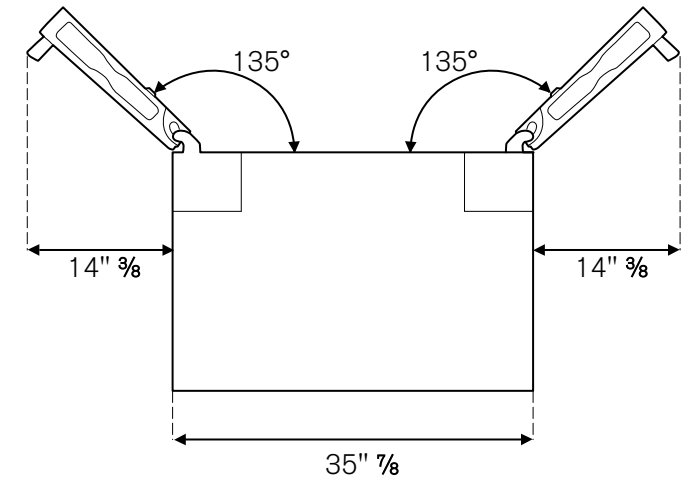

## CAPACITY

|                       |          |
|-----------------------|----------|
| Refrigerator capacity | 15 cu.ft |
| Freezer capacity      | 6 cu.ft  |
| Total capacity        | 21 cu.ft |

## DIMENSIONS

|                       |         |
|-----------------------|---------|
| Depth with handles    | 30 3/4" |
| Depth without handles | 28 1/2" |
| Depth corpus          | 24 5/8" |
| Height                | 70"     |
| Width                 | 35 7/8" |
| Counter Deep          | yes     |