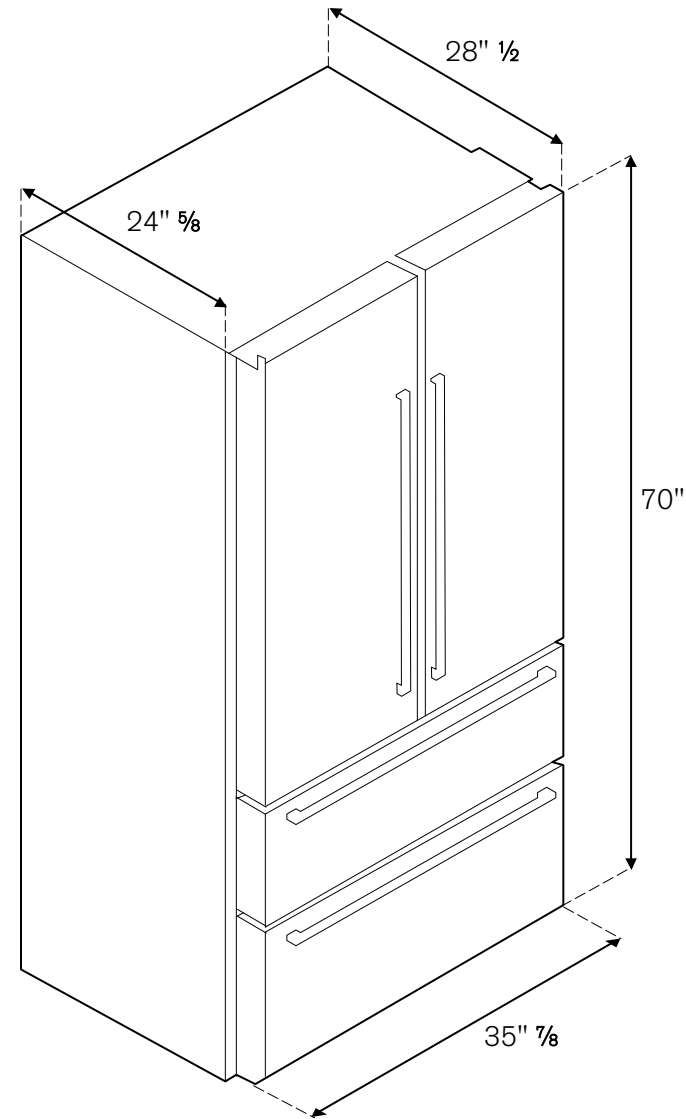

## CAPACITY

|                       |          |
|-----------------------|----------|
| Refrigerator capacity | 15 cu.ft |
| Freezer capacity      | 6 cu.ft  |
| Total capacity        | 21 cu.ft |

## DIMENSIONS

|                       |         |
|-----------------------|---------|
| Depth with handles    | 30 3/4" |
| Depth without handles | 28 1/2" |
| Depth corpus          | 24 5/8" |
| Height                | 70"     |
| Width                 | 35 7/8" |
| Counter Deep          | yes     |