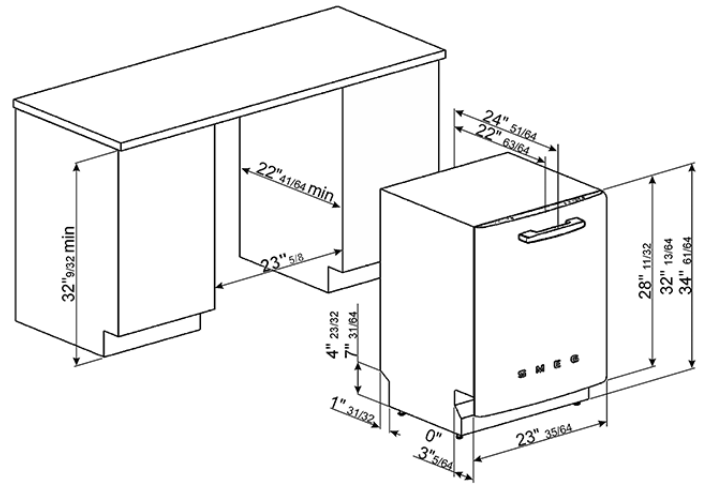

Approx 24" Pre-finished Dishwasher with 50'S
Retro Style handle, Black
EAN13: 8017709216627

- Full-size tub • Hidden stainless steel electronic control panel • Self-balancing door • 10 wash cycles including crystal washing, economy cycle and speed (27min) • Sanitation • Condenser drying • Stainless steel tub and filter • Concealed heating element • Half-load • Delay timer (up to 9 hours) • 5 temperatures: 100°F, 113°F, 122°F, 149°F, 158°F • **Orbital Wash System** • Complete Water Leak Protection System
- **13 place setting** • Enameled steel baskets • Adjustable upper basket to accommodate plates up to 13 ¾" in diameter • 2 cutlery baskets • 4 flip-down spike rails on lower basket • 2 glass support racks in upper basket • Lower basket with double foldable rack • Noise level: 43dB (A) • Energy Star-rated • Height leveling legs • Voltage rating: 115V - 60Hz • Nominal power: 13Amps - 1,800W • Voltage 110-120V: Frequency 60Hz. • Water usage: normal/short cycle: 3.54/1.72 gal.