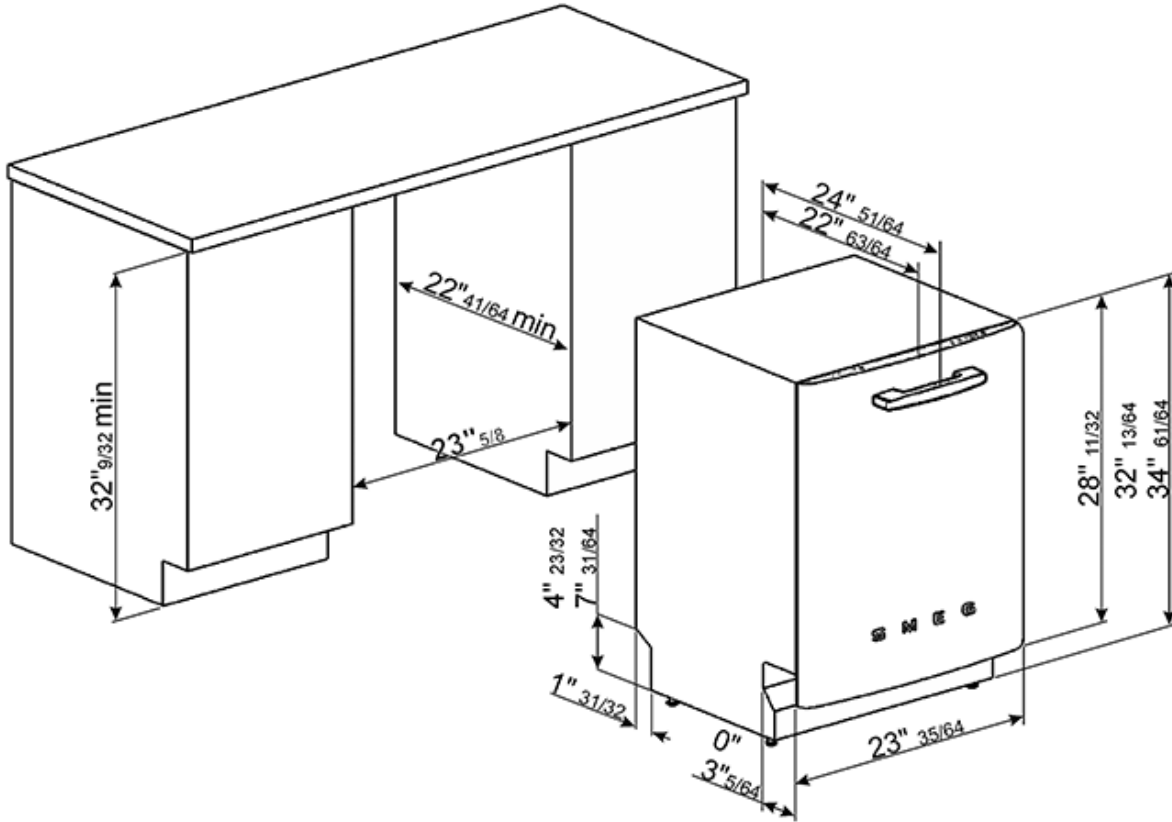

STFABUBL

50's Retro style

built-in
24"
black
orbital

SMEG U.S.A. INC.
A&D BUILDING
150 EAST 58th STREET, 7th FLOOR
NEW YORK, NY, 10155
Tel. +1 212 265 5378
Fax +1 212 265 5945