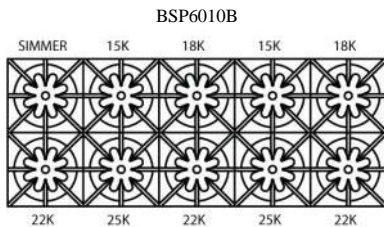

## 60" PLATINUM SERIES

Model Shown: BSP6010B