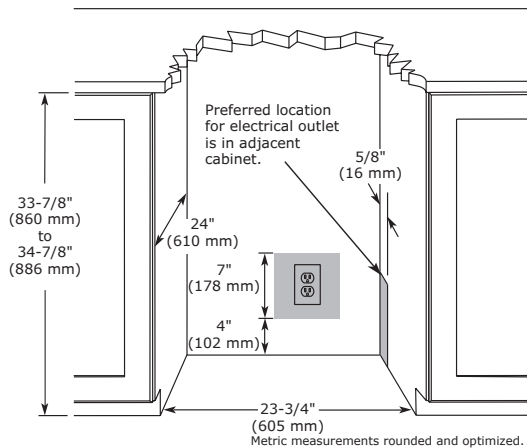

*Installs on integrated models.

Modular 3000 Series • 24" Wine Captain® Model • **3024ZWC**

DIMENSIONS

Dimensions shown apply to all finishes, including Integrated (INT) models with 3/4" integrated panel/frame installed.

CABINET CUT-OUT

INSTALLATION NOTES

When installing adjacent to wall, ensure 2 1/2" clearance on hinged side for 90° door opening, allowing ample room for door handle.

No additional clearance around sides, top or rear of unit is needed for ventilation.

Do not obstruct front grille air flow.

SPECIFICATIONS

Model	3024ZWC
Amps: Running	1.2
Capacity: Volume (cu ft)	4.7
Capacity: Wine Bottle (750 ml)	43
Control Type	U-Select®
Dimensions: Product Depth	23 7/16" / 590 mm
Dimensions: Product Height	33 11/16" / 856 mm
Dimensions: Product Width	23 5/8" / 600 mm
ENERGY STAR	N/A
Panel Height	30" / 762 mm
Panel Thickness	3/4" / 20 mm
Panel Type	2 3/4" / 70 mm Frame Panel or Solid Panel (-60 suffix)
Panel Width	23 1/2" / 595 mm
Product Weight: Max	150 lb
Refrigerant Type	R600a
Sabbath (Star K Certified)	Yes
Temperature Range	34°F - 65°F