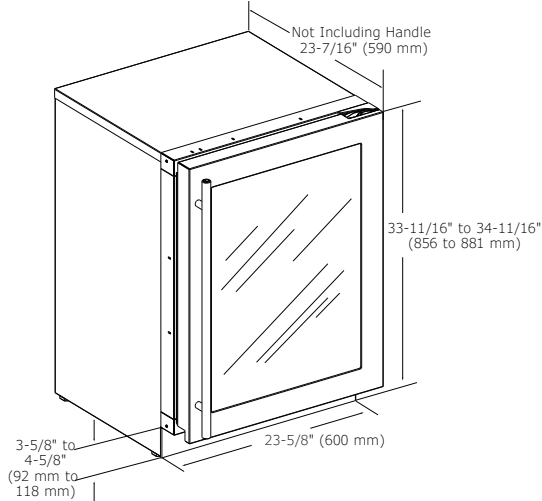

STAINLESS FRAME

STAINLESS FRAME (LOCK)

STAINLESS FRAME (HANDLELESS PANEL)*

INTEGRATED FRAME

INTEGRATED SOLID

STAINLESS SOLID (HANDLELESS PANEL)*

MODEL DETAILS

Model	Voltage/Hz	Door Swing	Finish	Shipping Weight
U-3024ZWCS-00B	115 / 60	Field Reversible	Stainless Frame	160 lb
U-3024ZWCS-13B	115 / 60	Right-Hand Hinged	Stainless Frame (Lock)	160 lb
U-3024ZWCS-15B	115 / 60	Left-Hand Hinged	Stainless Frame (Lock)	160 lb
U-3024ZWCINT-00B	115 / 60	Field Reversible	Integrated Frame	157 lb
U-3024ZWCINT-60B	115 / 60	Field Reversible	Integrated Solid	150 lb

ACCESSORIES

Model	Description	Finish	Shipping Weight
80-54247-00	Professional Door Handle, 1 1/4" Diameter	Stainless	2 lb
80-54214-00	Commercial Door Handle, 7/8" Diameter	Stainless	2 lb
U-ESPF60S*	Euro Style Handleless Panel, 24" Frame	Stainless	8 lb
U-ESP60S*	Euro Style Handleless Panel, 24" Solid	Stainless	12 lb

*Installs on integrated models.

Modular 3000 Series • 24" Wine Captain® Model • **3024ZWC**

DIMENSIONS

Dimensions shown apply to all finishes, including Integrated (INT) models with 3/4" integrated panel/frame installed.

Do not obstruct front grille air flow.

SPECIFICATIONS

Model	3024ZWC
Amps: Running	1.2
Capacity: Volume (cu ft)	4.7
Capacity: Wine Bottle (750 ml)	43
Control Type	U-Select®
Dimensions: Product Depth	23 7/16" / 590 mm
Dimensions: Product Height	33 11/16" / 856 mm
Dimensions: Product Width	23 5/8" / 600 mm
ENERGY STAR	N/A
Panel Height	30" / 762 mm
Panel Thickness	3/4" / 20 mm
Panel Type	2 3/4" / 70 mm Frame Panel or Solid Panel (-60 suffix)
Panel Width	23 1/2" / 595 mm
Product Weight: Max	150 lb
Refrigerant Type	R600a
Sabbath (Star K Certified)	Yes
Temperature Range	34°F - 65°F