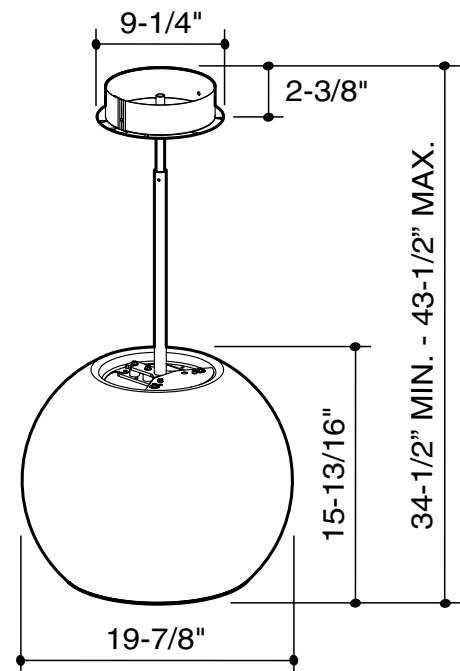

FEATURES

- Italian design
- Ceiling mounted island hood
- Finishes: Black & White
- Width: 50 cm (19-7/8")
- Non-ducted
- Telescopic rod accommodates 8' to 9' ceilings
- Halogen lighting (2 bulbs included, type MR11, 12 volt, 16t watt max. G4 2-pin base)
- 4-speed push-button controls with lighted speed indicator
- Heat Sentry™ - automatically turns blower to high speed when excess cooking heat is detected
- Delay timer control automatically shuts off range hood after 10 minutes
- Filter clean reminder
- For indoor use only

OPTIONS (Not included with hood. Purchase separately.)

- Charcoal filters (Model AFCIM42)
- Optional remote control (Model ACR3)

SPECIFICATIONS

VOLTS	HZ	AMPS
120	60	2.63

Mount range hood so bottom of hood is 23-1/2" minimum above cooking surface.