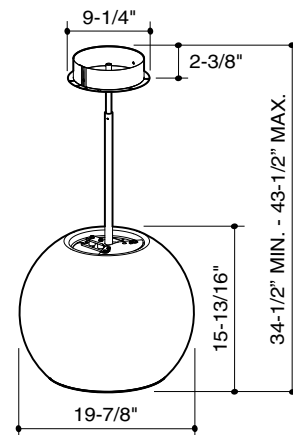

Available in black or white double coat baked-on paint.

Hood Sizes

Width	19-7/8" diameter
Height	15-13/16"
Ceiling Mount Bracket	9-1/4" diameter

Finish

Stocked	Black or White Double Coat Baked on Paint
Special Order	Not Available

Installation Requirements

Amps @ 120V: Internal Blower	2.63
Electrical Connection	Plug In
Duct Size: Internal Blower	Not Applicable
Duct Direction	Non-duct only
Backdraft Damper	Not Applicable

Installation height above the cooking surface: 23-1/2"–30-1/2"