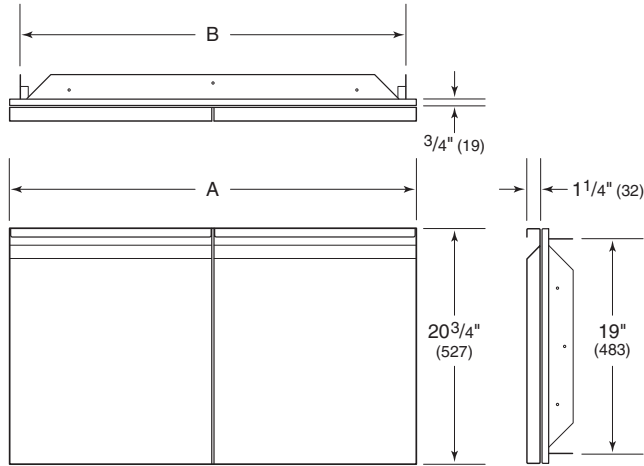

Accessory Doors and Drawers

DOORS

WIDTH		
DOORS	A	B
18" Single	18" (475)	16 1/4" (413)
30" Double	30" (762)	28 1/4" (718)
36" Double	36" (914)	34 1/4" (870)
42" Double	42" (1067)	40 1/4" (1022)
54" Double	54" (1372)	52 1/4" (1327)

COMBUSTIBLE INSTALLATION

NOTE: Shaded area above countertop indicates minimum clearance to combustible surfaces, combustible materials cannot be located within this area.

OPENING WIDTH	
NON-COMBUSTIBLE ENCLOSURE	W
OG30	28 1/2" (724)
OG36	34 1/2" (876)
OG42	40 1/2" (1029)
OG54	52 1/2" (1334)

OPENING WIDTH	
COMBUSTIBLE ENCLOSURE	W
OG30	33 1/2" (851)
OG36	39 1/2" (1003)
OG42	45 1/2" (1156)
OG54	57 1/2" (1461)