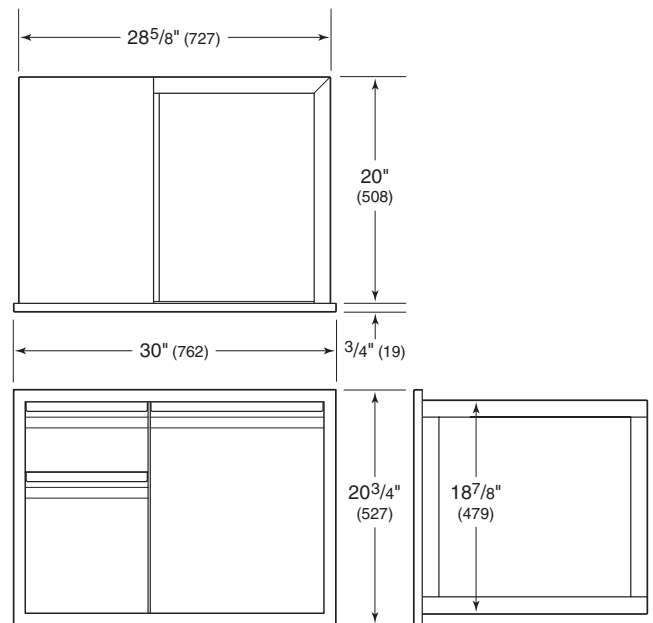

Accessory Doors and Drawers

DOORS

WIDTH		
DOORS	A	B
18" Single	18" (475)	16 1/4" (413)
30" Double	30" (762)	28 1/4" (718)
36" Double	36" (914)	34 1/4" (870)
42" Double	42" (1067)	40 1/4" (1022)
54" Double	54" (1372)	52 1/4" (1327)

2- OR 3-DRAWER UNIT

SINGLE DRAWER

DRAWER/DOOR UNIT

Outdoor Grills

NON-COMBUSTIBLE INSTALLATION

NOTE: Shaded area above countertop indicates minimum clearance to combustible surfaces, combustible materials cannot be located within this area.

COMBUSTIBLE INSTALLATION

NOTE: Shaded area above countertop indicates minimum clearance to combustible surfaces, combustible materials cannot be located within this area.

OPENING WIDTH	
NON-COMBUSTIBLE ENCLOSURE	W
OG30	28 1/2" (724)
OG36	34 1/2" (876)
OG42	40 1/2" (1029)
OG54	52 1/2" (1334)

OPENING WIDTH	
COMBUSTIBLE ENCLOSURE	W
OG30	33 1/2" (851)
OG36	39 1/2" (1003)
OG42	45 1/2" (1156)
OG54	57 1/2" (1461)