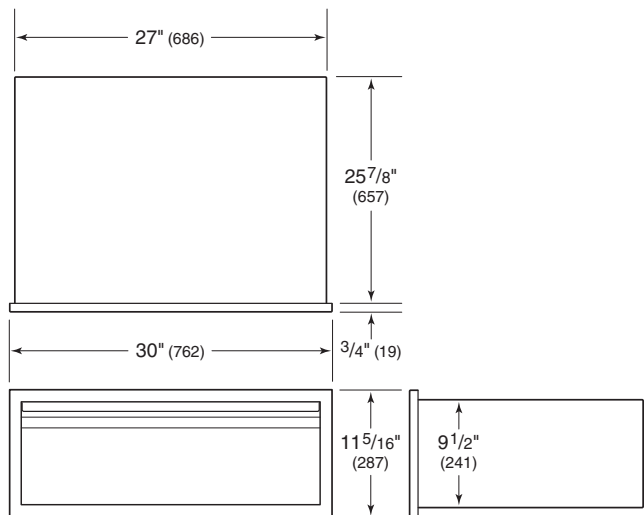

SINGLE DRAWER