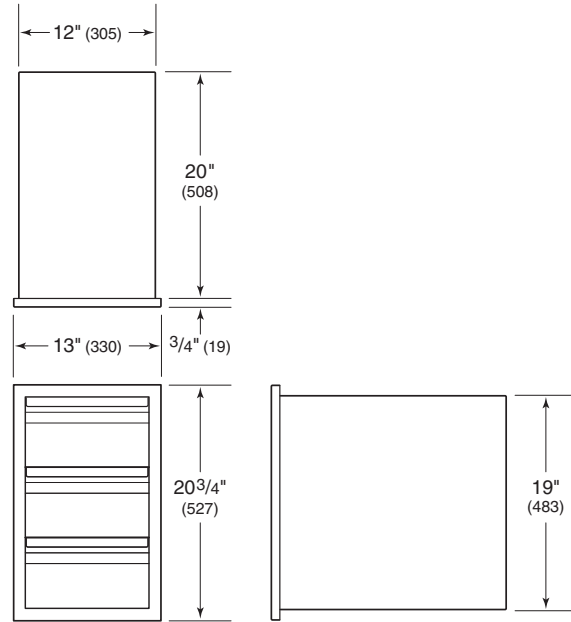

2- OR 3-DRAWER UNIT