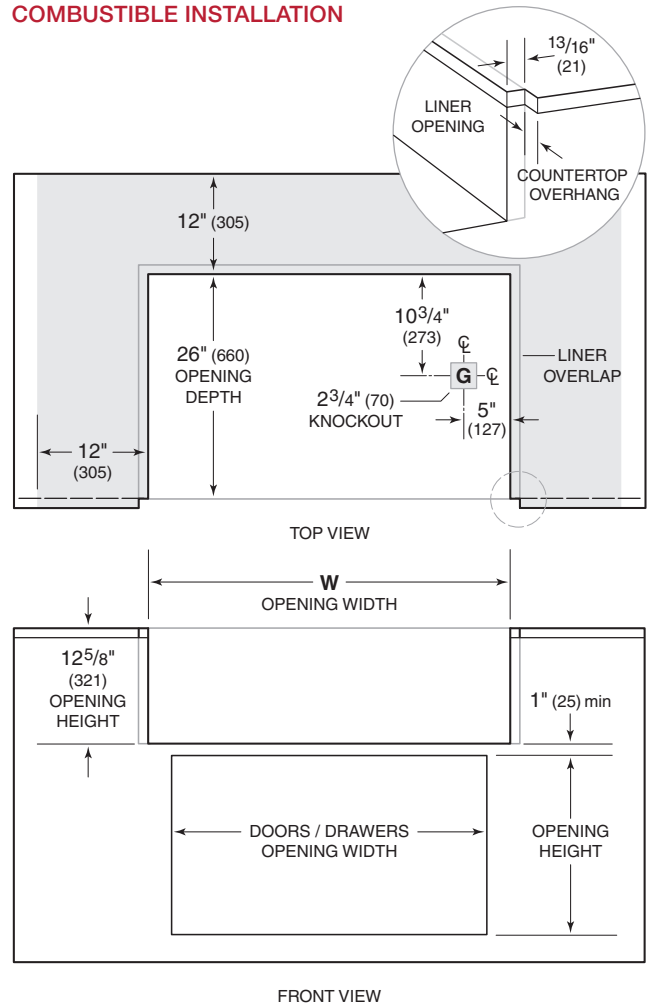

Accessory Doors and Drawers

DOORS

WIDTH		
DOORS	A	B
18" Single	18" (475)	16 1/4" (413)
30" Double	30" (762)	28 1/4" (718)
36" Double	36" (914)	34 1/4" (870)
42" Double	42" (1067)	40 1/4" (1022)
54" Double	54" (1372)	52 1/4" (1327)

2- OR 3-DRAWER UNIT

SINGLE DRAWER

DRAWER/DOOR UNIT

Outdoor Grills

NON-COMBUSTIBLE INSTALLATION

NOTE: Shaded area above countertop indicates minimum clearance to combustible surfaces, combustible materials cannot be located within this area.

COMBUSTIBLE INSTALLATION

NOTE: Shaded area above countertop indicates minimum clearance to combustible surfaces, combustible materials cannot be located within this area.

OPENING WIDTH	
NON-COMBUSTIBLE ENCLOSURE	W
OG30	28 1/2" (724)
OG36	34 1/2" (876)
OG42	40 1/2" (1029)
OG54	52 1/2" (1334)

OPENING WIDTH	
COMBUSTIBLE ENCLOSURE	W
OG30	33 1/2" (851)
OG36	39 1/2" (1003)
OG42	45 1/2" (1156)
OG54	57 1/2" (1461)