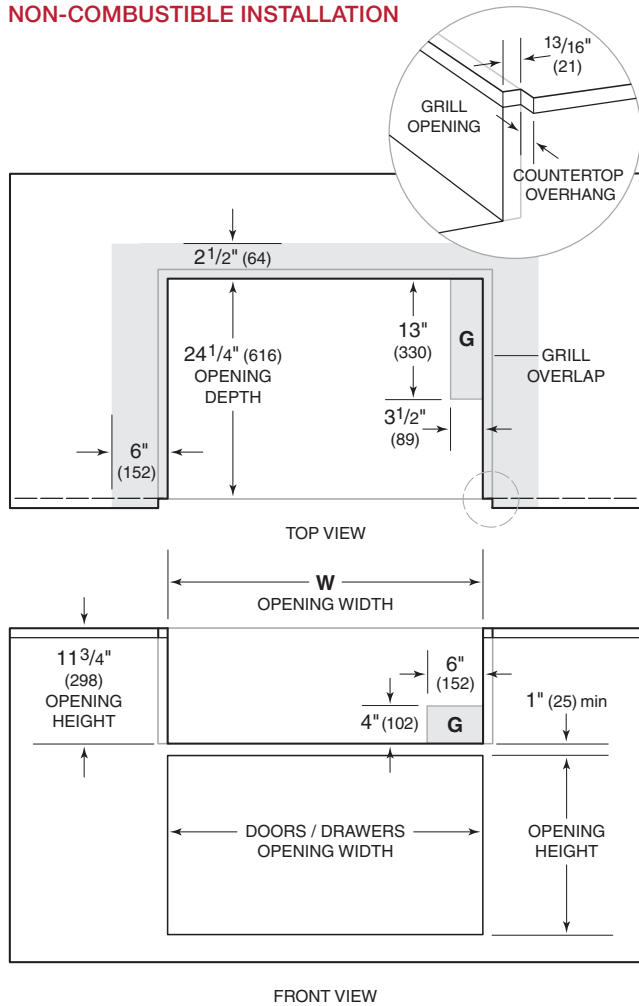

Accessory Doors and Drawers

DOORS

WIDTH		
DOORS	A	B
18" Single	18" (475)	16 1/4" (413)
30" Double	30" (762)	28 1/4" (718)
36" Double	36" (914)	34 1/4" (870)
42" Double	42" (1067)	40 1/4" (1022)
54" Double	54" (1372)	52 1/4" (1327)

2- OR 3-DRAWER UNIT

SINGLE DRAWER

DRAWER/DOOR UNIT

Outdoor Grills

NON-COMBUSTIBLE INSTALLATION

NOTE: Shaded area above countertop indicates minimum clearance to combustible surfaces, combustible materials cannot be located within this area.

COMBUSTIBLE INSTALLATION

NOTE: Shaded area above countertop indicates minimum clearance to combustible surfaces, combustible materials cannot be located within this area.

OPENING WIDTH	
NON-COMBUSTIBLE ENCLOSURE	W
OG30	28 1/2" (724)
OG36	34 1/2" (876)
OG42	40 1/2" (1029)
OG54	52 1/2" (1334)

OPENING WIDTH	
COMBUSTIBLE ENCLOSURE	W
OG30	33 1/2" (851)
OG36	39 1/2" (1003)
OG42	45 1/2" (1156)
OG54	57 1/2" (1461)