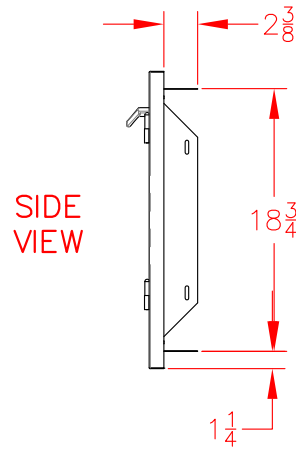

LDR418 - SEDONA 18" DOOR

PRODUCT DIMENSIONS

CUTOUT DIMENSIONS