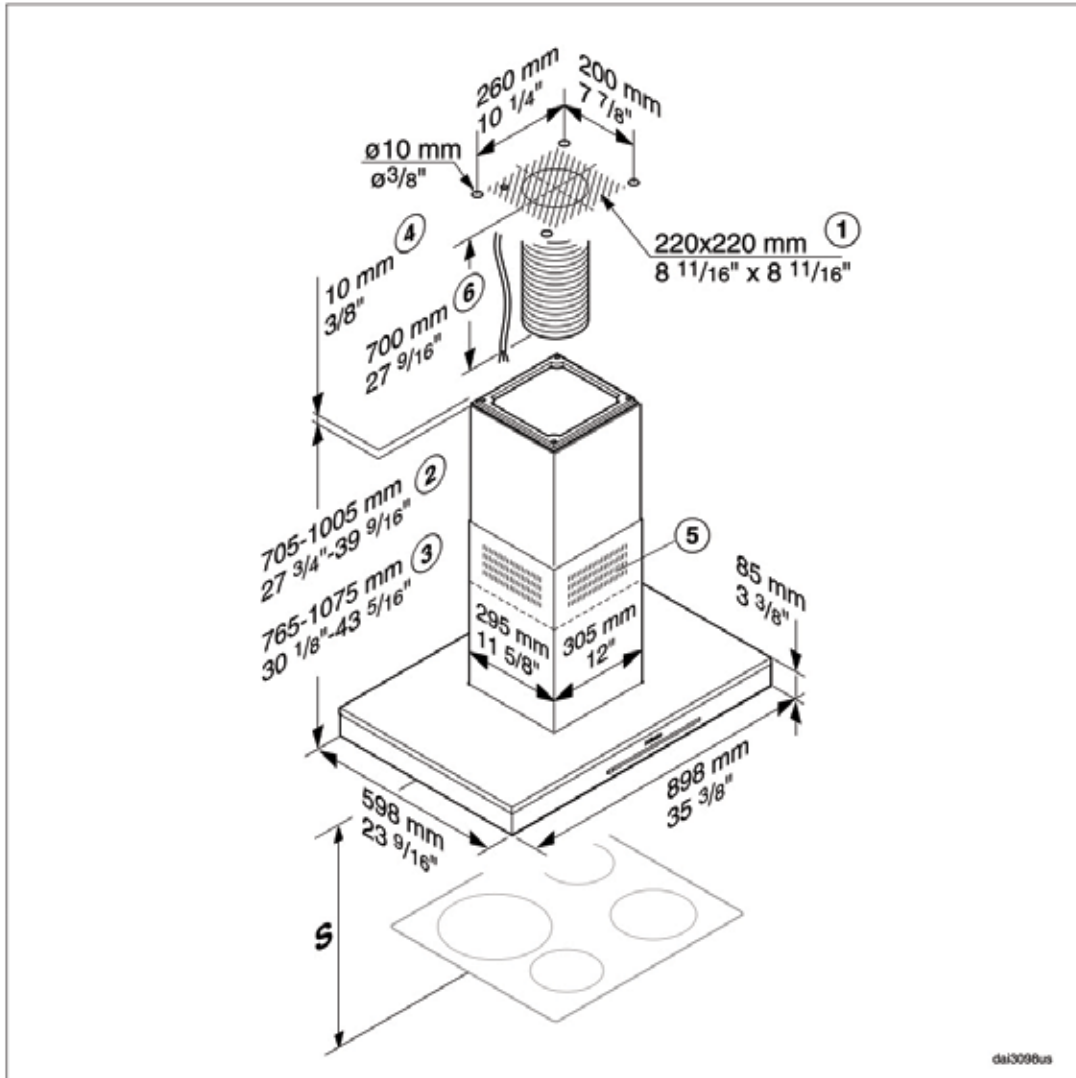

PRODUCT VIEW

- ① Mounting area for the exhaust ducting and power cable. In recirculation mode, only the power cord is required.
- ② Possible height range for appliance in vented mode
- ③ Possible height range for appliance in recirculation mode
- ④ Alternative installation with spacer frame
- ⑤ Air vent positioned at the top for recirculation
- ⑥ A power cord is required to connect the hood to the socket in the ceiling. With extraction mode flexible ducting is also required.

Exhaust connection $\varnothing 6$ " (150 mm)