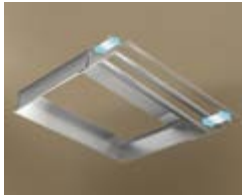

Smooth stainless steel panel conceals mesh grease filters and enables increased flow around the perimeter for superior capture.

Works with optional Automatic Make-Up Air Dampers.

Model Numbers:

P195P1M52SB

P195P1M70SB

P195P2M70SB

Powerful perimeter aspiration effectively removes heat, moisture and cooking aromas.

Variable 4-speed Electronic push-button control enables the user to choose operating preference.

Protect cabinetry from steam and grease with stainless steel liners that provide a custom fit.

Optional ACR2 remote control lets the busy cook stay in control from anywhere in the kitchen.

Hood Sizes

Widths 21-3/16", 28-5/16"