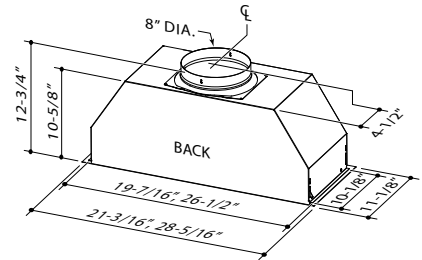

Installation Requirements

Amps @ 120V	5.4 Max
Electrical	Direct Wire
Duct Size: Internal Blower	6" for P1951M models 8" for P1952M model
Duct Size: External Blower	Not Available
Duct Direction	Vertical
Backdraft Damper	Included