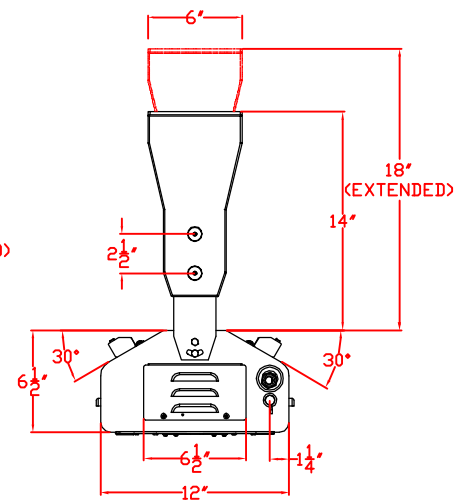

3/5/13

LYNX 48 IN. EAVE MOUNT PATIO HEATER  
MODEL LHEM48  
WITH DIMENSIONS

TOP VIEW

FRONT VIEW

SIDE VIEW