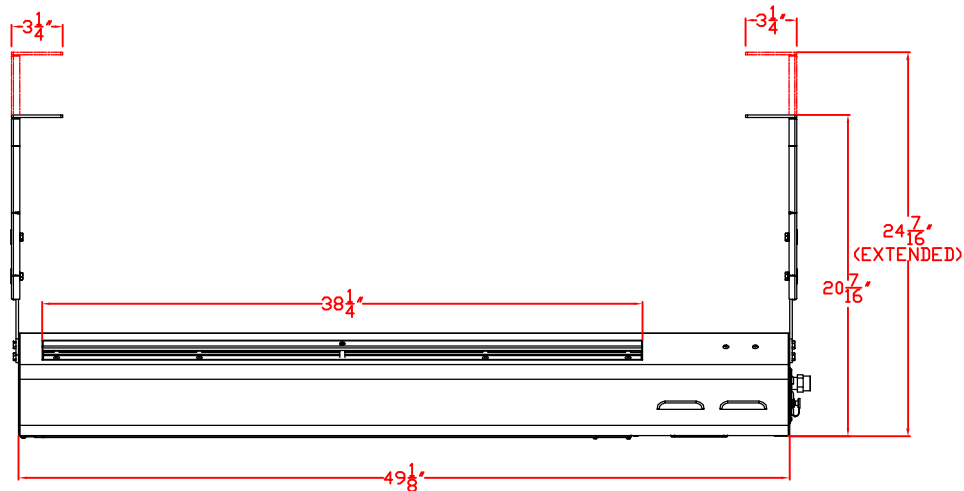

3/5/13

LYNX 48 IN. EAVE MOUNT PATIO HEATER  
MODEL LHEM48  
WITH DIMENSIONS

TOP VIEW

FRONT VIEW

SIDE VIEW