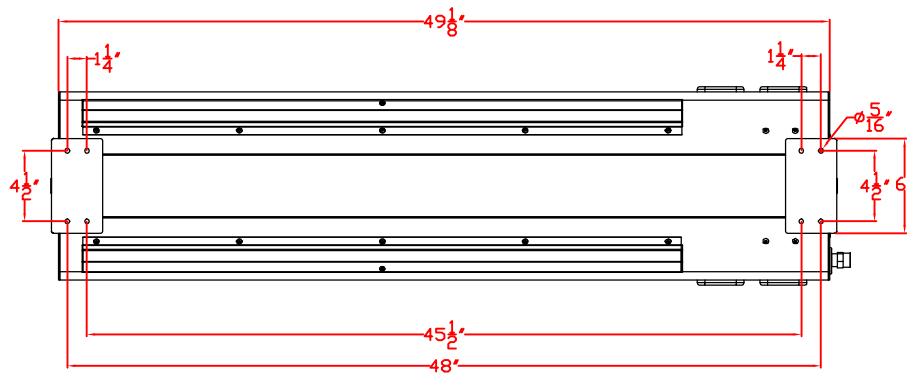

3/5/13

LYNX 48 IN. EAVE MOUNT PATIO HEATER  
MODEL LHEM48  
WITH DIMENSIONS

TOP VIEW

FRONT VIEW

SIDE VIEW