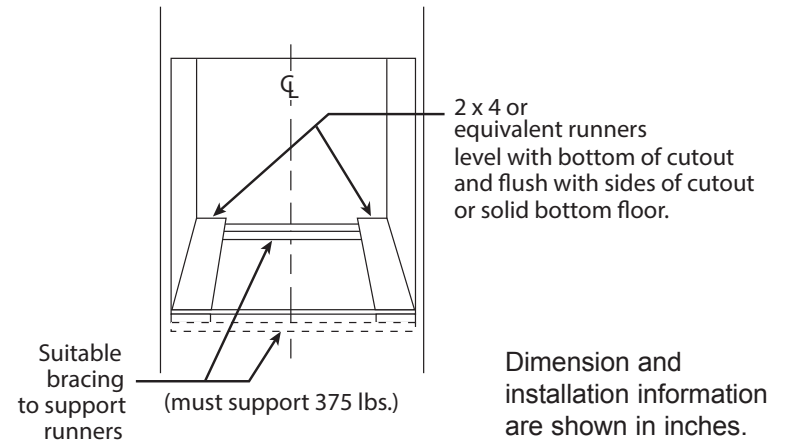

JT5500DF

GE Appliances 30" Built-In Double Wall Oven with Convection

DIMENSIONS AND INSTALLATION INFORMATION (IN INCHES)

NOTE: Cabinets installed adjacent to wall ovens must have an adhesion spec of at least a 194°F temperature rating.

Door handle protrudes 3" from door face. Cabinets and drawers on adjacent 45° and 90° walls should be placed to avoid interference with the handle.

Electric wall ovens are not approved for installation with a plug and receptacle. They must be hard wired in accordance with installation instructions.

INSTALLATION INFORMATION:

Before installing, consult installation instructions packed with product for current dimensional data.

KW RATING	
240V	8.4
208V	6.5
BREAKER SIZE	
240V	40 Amps
208V	40 Amps

	JT5550
Cabinet	30"
A – Overlap of oven at top of cutout	1"
B – Overlap of oven over side of edges of cutout	3/4"
C – Overlap of oven at bottom of cutout	1-1/4"
Oven	
D – Install depth	23-1/2"
E – Overall height with trim	53"
F – Overall width	29-3/4"