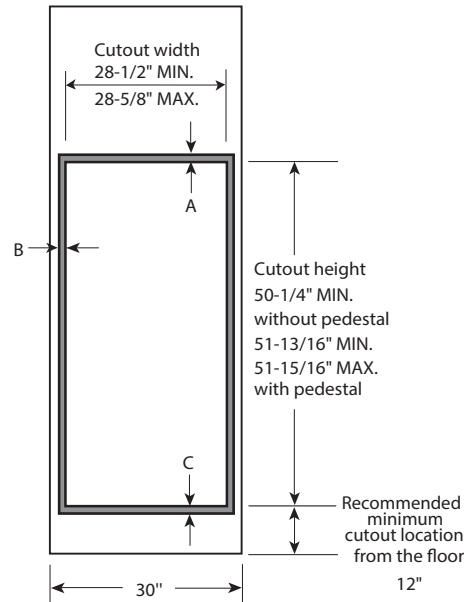

JT5500DF

GE Appliances 30" Built-In Double Wall Oven with Convection

DIMENSIONS AND INSTALLATION INFORMATION (IN INCHES)

NOTE: Cabinets installed adjacent to wall ovens must have an adhesion spec of at least a 194°F temperature rating.

Door handle protrudes 3" from door face. Cabinets and drawers on adjacent 45° and 90° walls should be placed to avoid interference with the handle.

Electric wall ovens are not approved for installation with a plug and receptacle. They must be hard wired in accordance with installation instructions.

INSTALLATION INFORMATION:

Before installing, consult installation instructions packed with product for current dimensional data.

KW RATING	
240V	8.4
208V	6.5
BREAKER SIZE	
240V	40 Amps
208V	40 Amps

	JT5550
Cabinet	30"
A – Overlap of oven at top of cutout	1"
B – Overlap of oven over side of edges of cutout	3/4"
C – Overlap of oven at bottom of cutout	1-1/4"
Oven	
D – Install depth	23-1/2"
E – Overall height with trim	53"
F – Overall width	29-3/4"