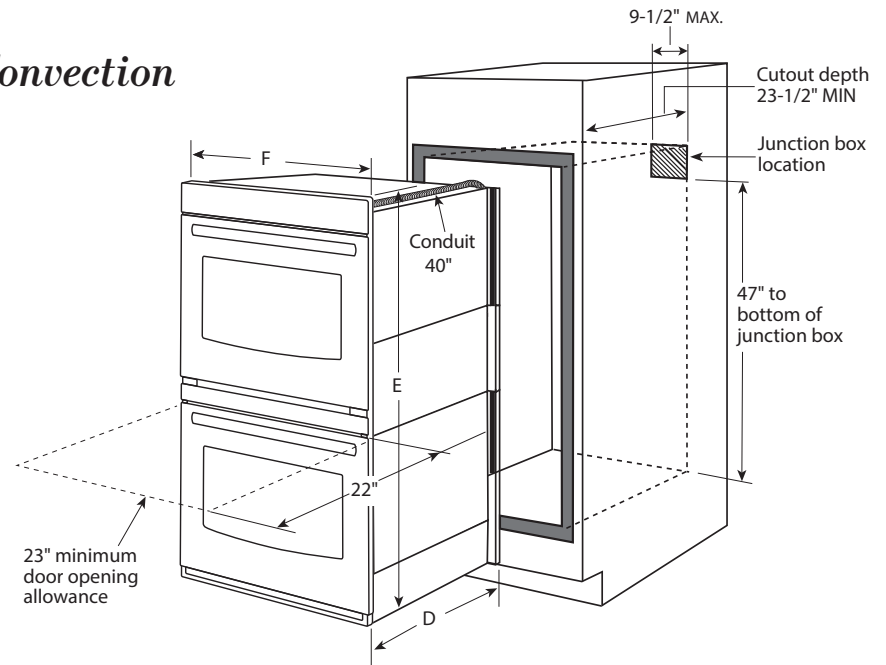

JT5500DF

GE Appliances 30" Built-In Double Wall Oven with Convection

DIMENSIONS AND INSTALLATION INFORMATION (IN INCHES)

NOTE: Cabinets installed adjacent to wall ovens must have an adhesion spec of at least a 194°F temperature rating.

Door handle protrudes 3" from door face. Cabinets and drawers on adjacent 45° and 90° walls should be placed to avoid interference with the handle.

Electric wall ovens are not approved for installation with a plug and receptacle. They must be hard wired in accordance with installation instructions.

INSTALLATION INFORMATION:

Before installing, consult installation instructions packed with product for current dimensional data.

KW RATING	
240V	8.4
208V	6.5
BREAKER SIZE	
240V	40 Amps
208V	40 Amps

	JT5550
Cabinet	30"
A – Overlap of oven at top of cutout	1"
B – Overlap of oven over side of edges of cutout	3/4"
C – Overlap of oven at bottom of cutout	1-1/4"
Oven	
D – Install depth	23-1/2"
E – Overall height with trim	53"
F – Overall width	29-3/4"