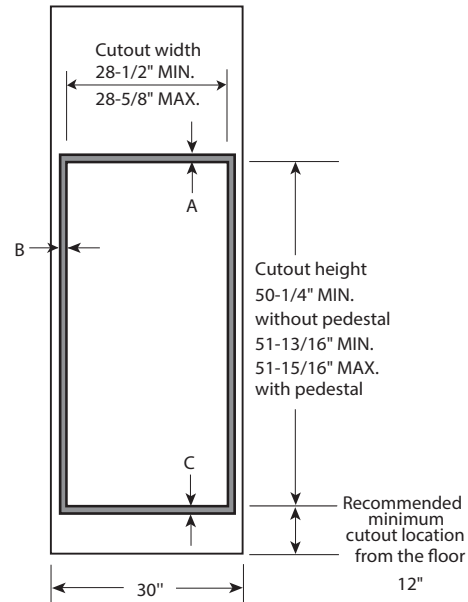

JT3500DF

GE Appliances 30" Built-In Double Wall Oven

DIMENSIONS AND INSTALLATION INFORMATION (IN INCHES)

NOTE: Cabinets installed adjacent to wall ovens must have an adhesion spec of at least a 194°F temperature rating.

Door handle protrudes 3" from door face. Cabinets and drawers on adjacent 45° and 90° walls should be placed to avoid interference with the handle.

Electric wall ovens are not approved for installation with a plug and receptacle. They must be hard wired in accordance with installation instructions.

INSTALLATION INFORMATION:

Before installing, consult installation instructions packed with product for current dimensional data.

KW RATING	
240V	8.4
208V	6.5
BREAKER SIZE	
240V	40 Amps
208V	40 Amps

	JT3500
Cabinet	30"
A – Overlap of oven at top of cutout	1"
B – Overlap of oven over side of edges of cutout	3/4"
C – Overlap of oven at bottom of cutout	1-1/4"
Oven	
D – Install depth	23-1/2"
E – Overall height with trim	53"
F – Overall width	29-3/4"