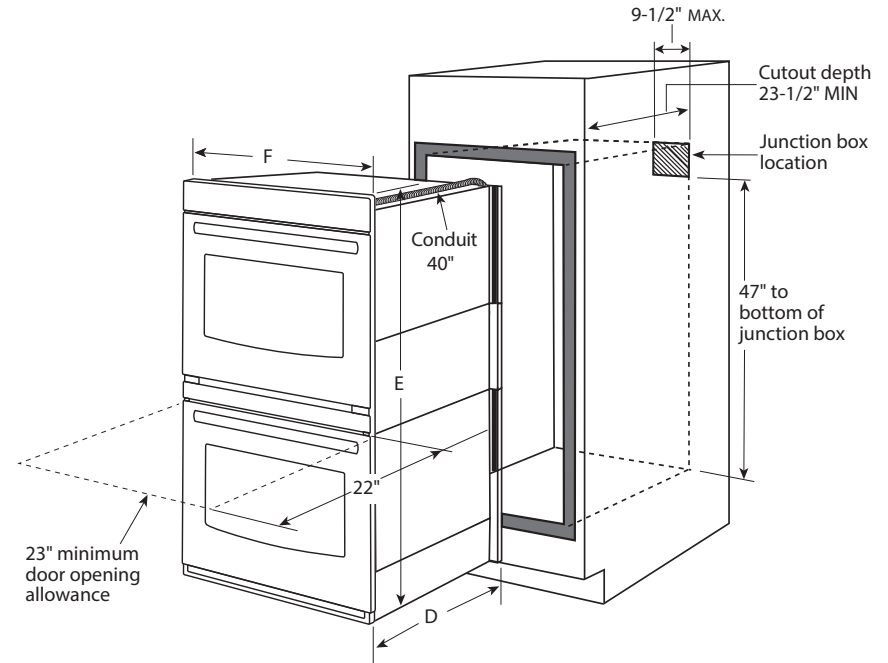

JT3500DF

GE Appliances 30" Built-In Double Wall Oven

DIMENSIONS AND INSTALLATION INFORMATION (IN INCHES)

NOTE: Cabinets installed adjacent to wall ovens must have an adhesion spec of at least a 194°F temperature rating.

Door handle protrudes 3" from door face. Cabinets and drawers on adjacent 45° and 90° walls should be placed to avoid interference with the handle.

Electric wall ovens are not approved for installation with a plug and receptacle. They must be hard wired in accordance with installation instructions.

INSTALLATION INFORMATION:

Before installing, consult installation instructions packed with product for current dimensional data.

KW RATING	
240V	8.4
208V	6.5
BREAKER SIZE	
240V	40 Amps
208V	40 Amps

	JT3500
Cabinet	30"
A – Overlap of oven at top of cutout	1"
B – Overlap of oven over side of edges of cutout	3/4"
C – Overlap of oven at bottom of cutout	1-1/4"
Oven	
D – Install depth	23-1/2"
E – Overall height with trim	53"
F – Overall width	29-3/4"