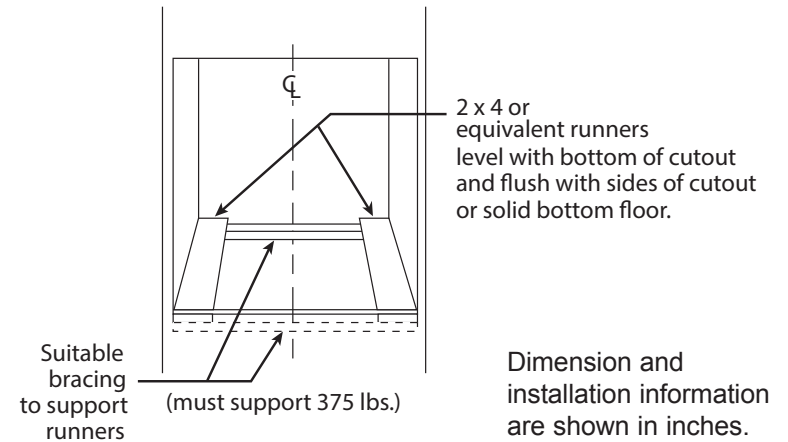

JT3500DF

GE Appliances 30" Built-In Double Wall Oven

DIMENSIONS AND INSTALLATION INFORMATION (IN INCHES)

NOTE: Cabinets installed adjacent to wall ovens must have an adhesion spec of at least a 194°F temperature rating.

Door handle protrudes 3" from door face. Cabinets and drawers on adjacent 45° and 90° walls should be placed to avoid interference with the handle.

Electric wall ovens are not approved for installation with a plug and receptacle. They must be hard wired in accordance with installation instructions.

INSTALLATION INFORMATION:

Before installing, consult installation instructions packed with product for current dimensional data.

KW RATING	
240V	8.4
208V	6.5
BREAKER SIZE	
240V	40 Amps
208V	40 Amps

	JT3500
Cabinet	30"
A – Overlap of oven at top of cutout	1"
B – Overlap of oven over side of edges of cutout	3/4"
C – Overlap of oven at bottom of cutout	1-1/4"
Oven	
D – Install depth	23-1/2"
E – Overall height with trim	53"
F – Overall width	29-3/4"