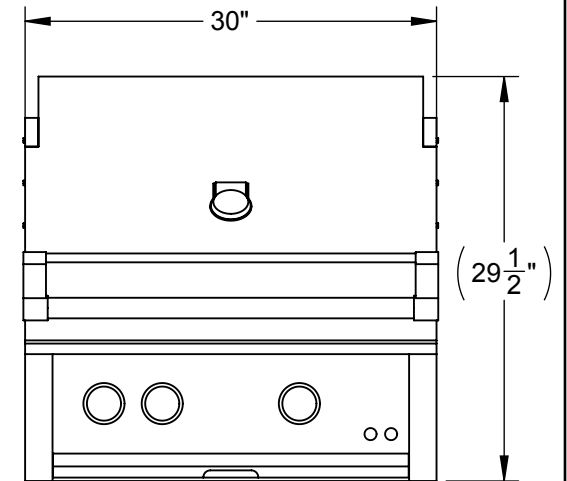

GXBR30: GRILL, BUILT-IN, 30"

TOP VIEW

REAR VIEW

LEFT VIEW

FRONT VIEW

# GXBR30: GRILL, BUILT-IN, 30"