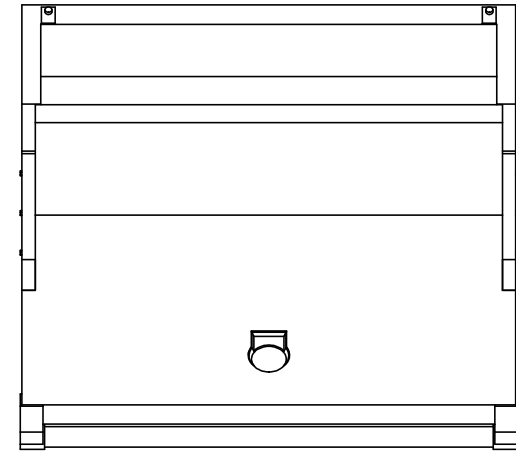

GXBR36: GRILL, BUILT-IN, 36"

TOP VIEW

REAR VIEW

LEFT VIEW

FRONT VIEW

GXBR36: GRILL, BUILT-IN, 36"

COUNTERTOP OVERHANG DETAIL

FRONT VIEW

FRONT VIEW (UNIT INSTALLED)