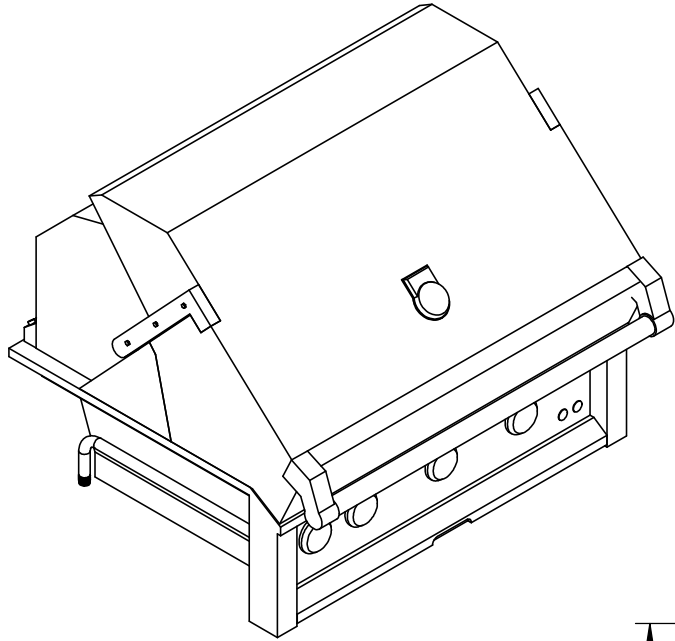

GXBR36: GRILL, BUILT-IN, 36"

TOP VIEW

REAR VIEW

LEFT VIEW

FRONT VIEW

GXBR36: GRILL, BUILT-IN, 36"

COUNTERTOP OVERHANG DETAIL

FRONT VIEW

FRONT VIEW (UNIT INSTALLED)