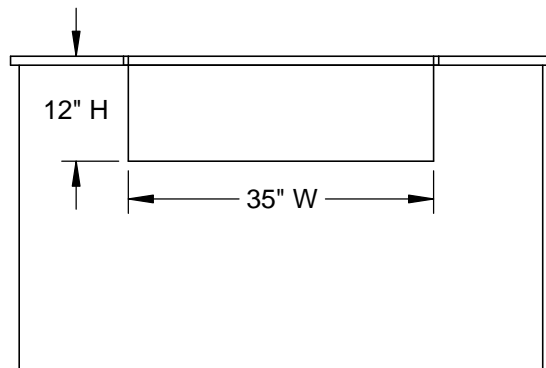

GXBR36: GRILL, BUILT-IN, 36"

TOP VIEW

REAR VIEW

LEFT VIEW

FRONT VIEW

GXBR36: GRILL, BUILT-IN, 36"

COUNTERTOP OVERHANG DETAIL

FRONT VIEW

FRONT VIEW (UNIT INSTALLED)