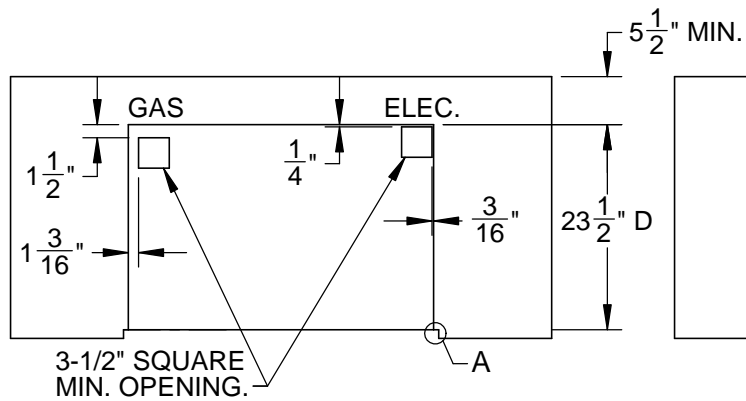

GXBR36: GRILL, BUILT-IN, 36"

TOP VIEW

REAR VIEW

LEFT VIEW

FRONT VIEW

GXBR36: GRILL, BUILT-IN, 36"

COUNTERTOP OVERHANG DETAIL

FRONT VIEW

FRONT VIEW (UNIT INSTALLED)