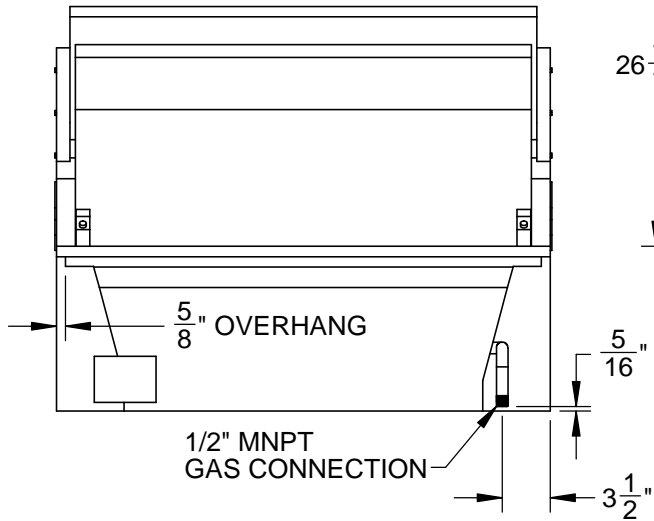

GXBR36: GRILL, BUILT-IN, 36"

TOP VIEW

REAR VIEW

LEFT VIEW

FRONT VIEW

GXBR36: GRILL, BUILT-IN, 36"

COUNTERTOP OVERHANG DETAIL

FRONT VIEW

FRONT VIEW (UNIT INSTALLED)