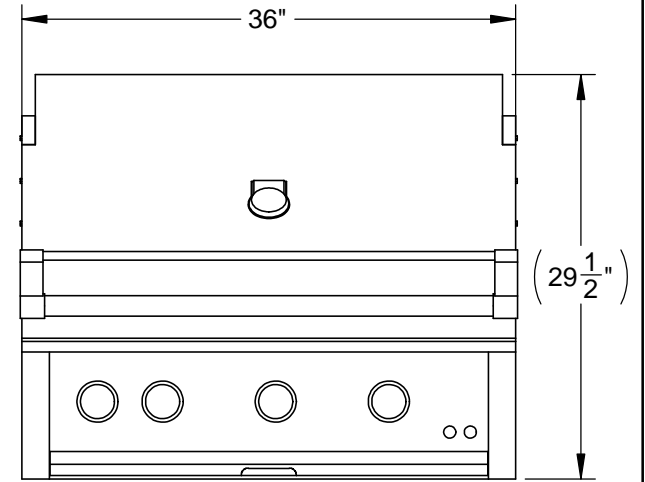

GXBR36: GRILL, BUILT-IN, 36"

TOP VIEW

REAR VIEW

LEFT VIEW

FRONT VIEW

GXBR36: GRILL, BUILT-IN, 36"

COUNTERTOP OVERHANG DETAIL

FRONT VIEW

FRONT VIEW (UNIT INSTALLED)