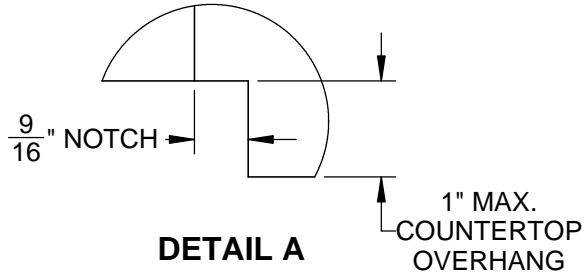

GXBR36: GRILL, BUILT-IN, 36"

TOP VIEW

REAR VIEW

LEFT VIEW

FRONT VIEW

GXBR36: GRILL, BUILT-IN, 36"

COUNTERTOP OVERHANG DETAIL

FRONT VIEW

FRONT VIEW (UNIT INSTALLED)