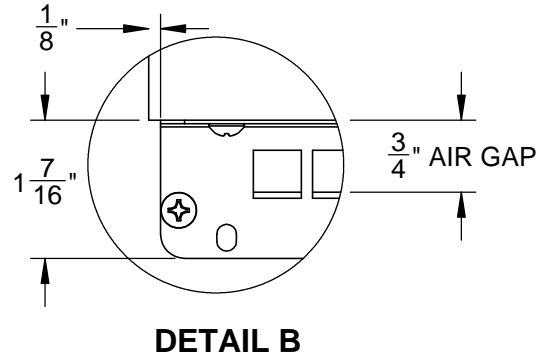

GXBR36: GRILL, BUILT-IN, 36"

TOP VIEW

REAR VIEW

LEFT VIEW

FRONT VIEW

GXBR36: GRILL, BUILT-IN, 36"

COUNTERTOP OVERHANG DETAIL

FRONT VIEW

FRONT VIEW (UNIT INSTALLED)