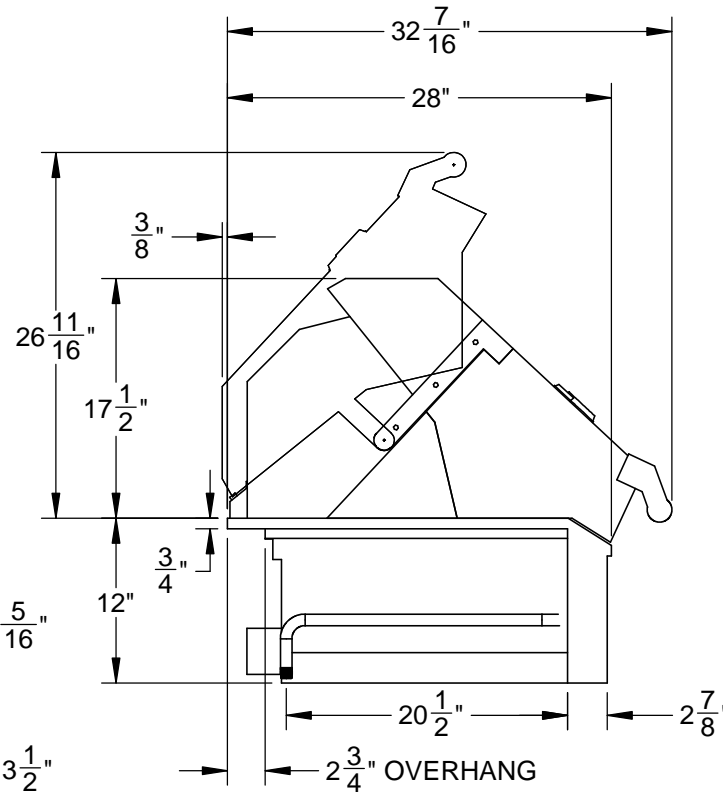

GXBR36: GRILL, BUILT-IN, 36"

TOP VIEW

REAR VIEW

LEFT VIEW

FRONT VIEW

GXBR36: GRILL, BUILT-IN, 36"

COUNTERTOP OVERHANG DETAIL

FRONT VIEW

FRONT VIEW (UNIT INSTALLED)