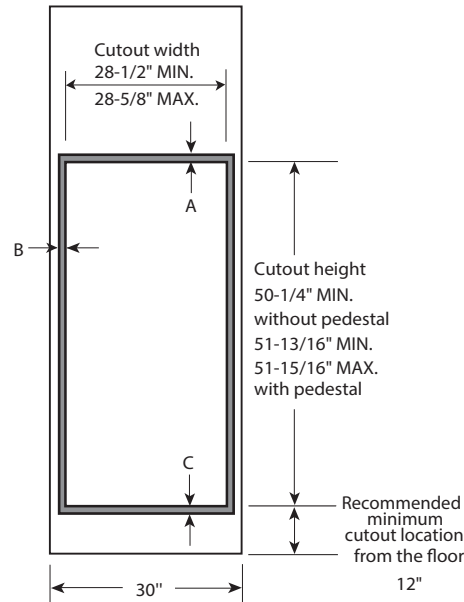

JT5500SF

GE Appliances 30" Built-In Double Wall Oven with Convection

DIMENSIONS AND INSTALLATION INFORMATION (IN INCHES)

NOTE: Cabinets installed adjacent to wall ovens must have an adhesion spec of at least a 194°F temperature rating.

Door handle protrudes 3" from door face. Cabinets and drawers on adjacent 45° and 90° walls should be placed to avoid interference with the handle.

Electric wall ovens are not approved for installation with a plug and receptacle. They must be hard wired in accordance with installation instructions.

INSTALLATION INFORMATION: Before installing, consult installation instructions packed with product for current dimensional data.

KW RATING	
240V	8.4
208V	6.3
BREAKER SIZE	
240V	40 Amps
208V	40 Amps

	JT5550
Cabinet	30"
A – Overlap of oven at top of cutout	1"
B – Overlap of oven over side of edges of cutout	3/4"
C – Overlap of oven at bottom of cutout	1-1/4"
Oven	
D – Install depth	23-1/2"
E – Overall height with trim	53"
F – Overall width	29-3/4"