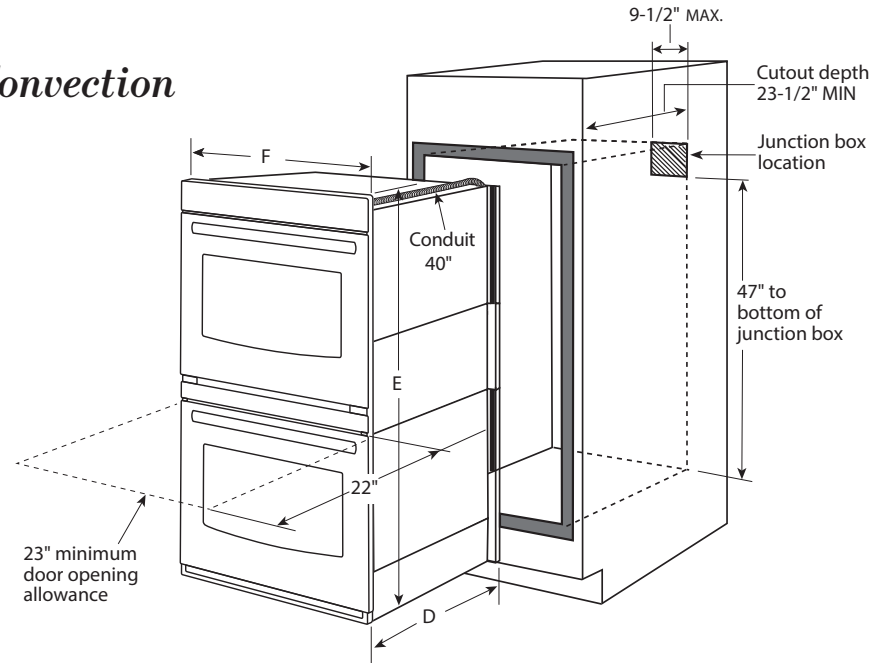

JT5500SF

GE Appliances 30" Built-In Double Wall Oven with Convection

DIMENSIONS AND INSTALLATION INFORMATION (IN INCHES)

NOTE: Cabinets installed adjacent to wall ovens must have an adhesion spec of at least a 194°F temperature rating.

Door handle protrudes 3" from door face. Cabinets and drawers on adjacent 45° and 90° walls should be placed to avoid interference with the handle.

Electric wall ovens are not approved for installation with a plug and receptacle. They must be hard wired in accordance with installation instructions.

INSTALLATION INFORMATION: Before installing, consult installation instructions packed with product for current dimensional data.

KW RATING	
240V	8.4
208V	6.3
BREAKER SIZE	
240V	40 Amps
208V	40 Amps

	JT5550
Cabinet	30"
A – Overlap of oven at top of cutout	1"
B – Overlap of oven over side of edges of cutout	3/4"
C – Overlap of oven at bottom of cutout	1-1/4"
Oven	
D – Install depth	23-1/2"
E – Overall height with trim	53"
F – Overall width	29-3/4"