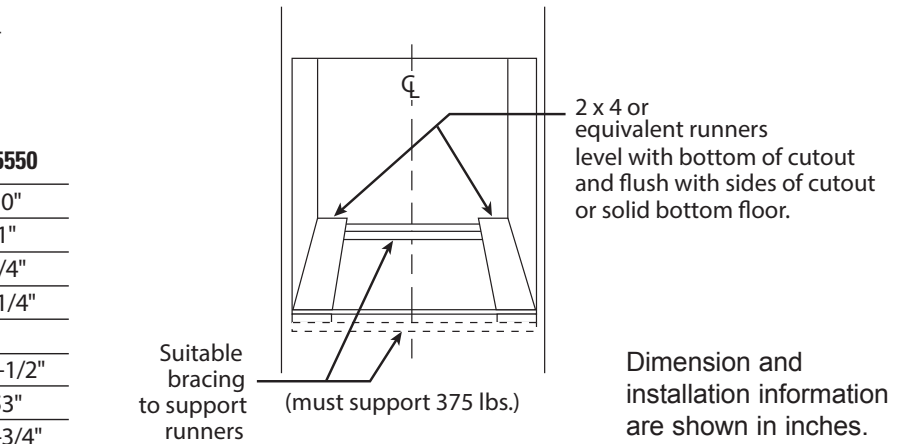

JT5500SF

GE Appliances 30" Built-In Double Wall Oven with Convection

DIMENSIONS AND INSTALLATION INFORMATION (IN INCHES)

NOTE: Cabinets installed adjacent to wall ovens must have an adhesion spec of at least a 194°F temperature rating.

Door handle protrudes 3" from door face. Cabinets and drawers on adjacent 45° and 90° walls should be placed to avoid interference with the handle.

Electric wall ovens are not approved for installation with a plug and receptacle. They must be hard wired in accordance with installation instructions.

INSTALLATION INFORMATION: Before installing, consult installation instructions packed with product for current dimensional data.

KW RATING	
240V	8.4
208V	6.3
BREAKER SIZE	
240V	40 Amps
208V	40 Amps

	JT5550
Cabinet	30"
A – Overlap of oven at top of cutout	1"
B – Overlap of oven over side of edges of cutout	3/4"
C – Overlap of oven at bottom of cutout	1-1/4"
Oven	
D – Install depth	23-1/2"
E – Overall height with trim	53"
F – Overall width	29-3/4"