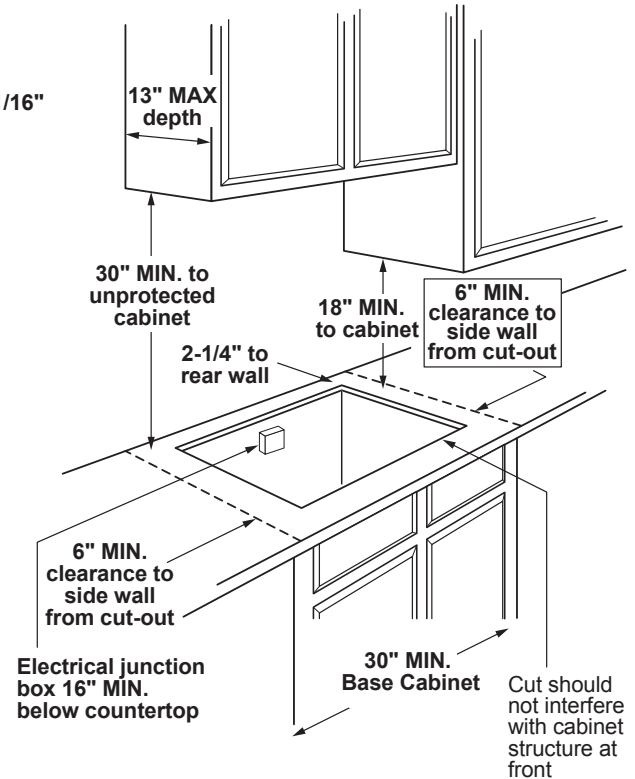

JGP3036DL/SL

GE® 36" Built-In Gas Cooktop

DIMENSIONS AND INSTALLATION INFORMATION

AGA REQUIREMENT: All gas cooktop models require 7/16" free area below cooktop height to combustible material. Requires 18" minimum from countertop to adjacent overhead cabinets.

NOTE: If installing with a GE Profile™ Telescopic Downdraft System, consult both cooktop and downdraft installation instructions packed with product before installing. Cooktop gas/electric supply may need to be re-routed to install downdraft.

ELECTRICAL RATING: 120V, 60Hz, 5A

INSTALLATION WITH SINGLE WALL OVEN INFORMATION:

30" Gas Cooktops are approved for use over select GE 27" and 30" Wall Ovens and Warming Drawers. 30" and 36" Gas cooktops are approved for use over select 30" Wall Ovens and Warming Drawers. Refer to cooktop and wall oven/warming drawer installation instructions packed with product for current dimensional data.

INSTALLATION INFORMATION: Before installing, consult installation instructions, packed with product, for current dimensional data.

Gas Connection

Dimension and installation information are shown in inches.
*Allow 5-3/4" depth at rear for electrical and gas connections