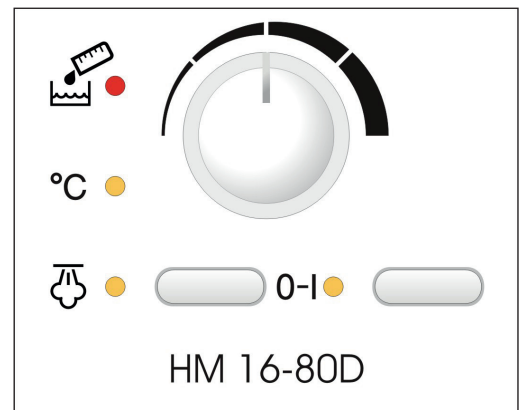

# HM 16-80 Rotary Iron with Steam

The perfect linen processing tool for small business

For a crisp professional finish to linens when throughput matters, the Miele Professional HM 16-80 rotary iron offers the perfect solution. This easy-to-use pressing tool has a wide roller that allows you to press everything from shirts and pants to bed linens and tablecloths, all with an elegant, professional finish.

An electronically controlled roller provides speeds that can adjust to suit the type of laundry being pressed. This iron also offers steam heat and can be conveniently operated through the use of a foot pedal, allowing you to sit while you iron. In addition, the iron has maneuverable rollers for quick and effortless transportation, and folds away neatly for easy storage. Perfect for B&B's, small inns or restaurants/cafés.

MODEL OVERVIEW
Color: White enamel
Roller length: 32.5"
Roller diameter: 6.3"
Electric: 2 AC 220-240V 60 Hz
Item Number: 53168001D
Dimensions: Width: 19 <sup>5</sup> / <sub>8</sub> " Height: 38 <sup>3</sup> / <sub>4</sub> " Depth: 37 <sup>3</sup> / <sub>4</sub> "