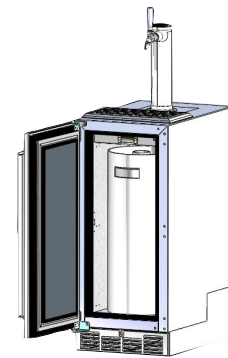

# BEER DISPENSER KEG LAYOUTS

QUALITY & INNOVATION  
THAT **INSPIRES**

**HP15TS/TO** | 15" SIGNATURE SERIES  
**HP24TS/TO** | 24" SIGNATURE SERIES  
**HC24TB/TO** | 24" C-SERIES

Perlick offers two sizes of beer dispensing cabinets (15- and 24-inch) which can dispense one or two types of beer. Below are the different ways you can configure kegs in Perlick's Beer Dispensers.

## 15"

15" Signature Series

**(1) 1/6  
barrel**