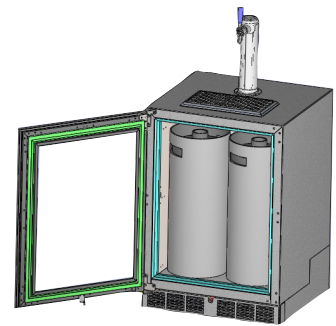

**(1) 1/4
barrel**