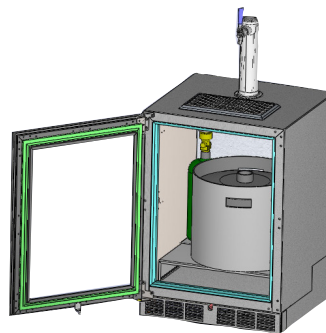

24"

24" Signature Series