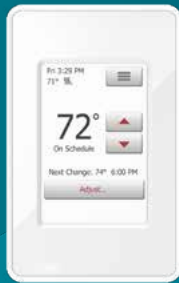

Environ™

Radiant Heating

Environ Mat

Controls

nSpire Touch Wifi

nSpire Touch

nHance

nTrust