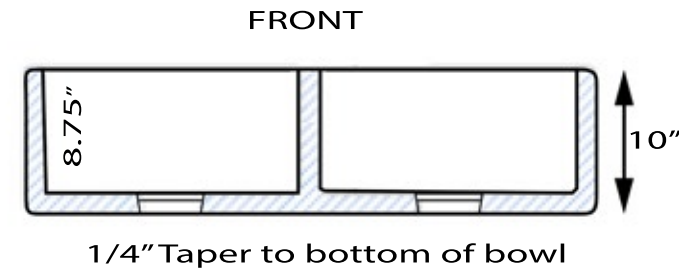

Vineyard Collection  
Premium Fireclay Farmhouse Apron Sink

MODEL:  
FCFS3318D-Filigree

Overall Dimensions	Interior Bowls	Apron Height	Bowl Depth	Drain Dimensions
33 x 18"	14.5" x 15.75"	10"	8.75"	3.5" Opening