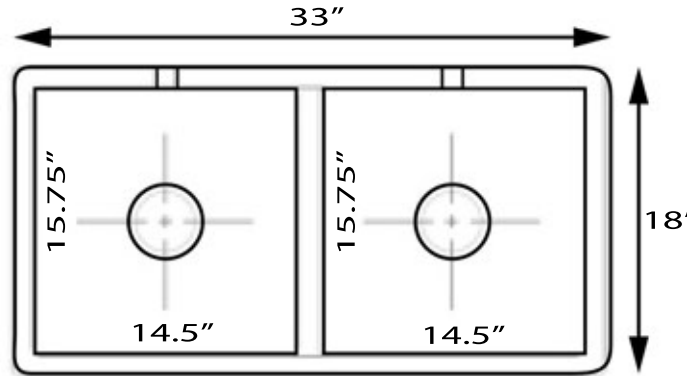

Vineyard Collection  
Premium Fireclay Farmhouse Apron Sink

MODEL:  
FCFS3318D-Filigree

Overall Dimensions	Interior Bowls	Apron Height	Bowl Depth	Drain Dimensions
33 x 18"	14.5" x 15.75"	10"	8.75"	3.5" Opening

Please Be Advised

- (Nominal Dimensions\*) Actual Dimensions may vary by 1/2"
- Template Not included
- Custom Cabinet/Apron Cabinet Base Required
- Very Heavy 2 Person lift Recommended

FEATURES

- Premium Fireclay Sink - Made In Italy
- Compatible Grid BG-VC3318D (not included)
- Compatible with garbage disposals - Extended flange/ferrule may be required
- Limited Warranty