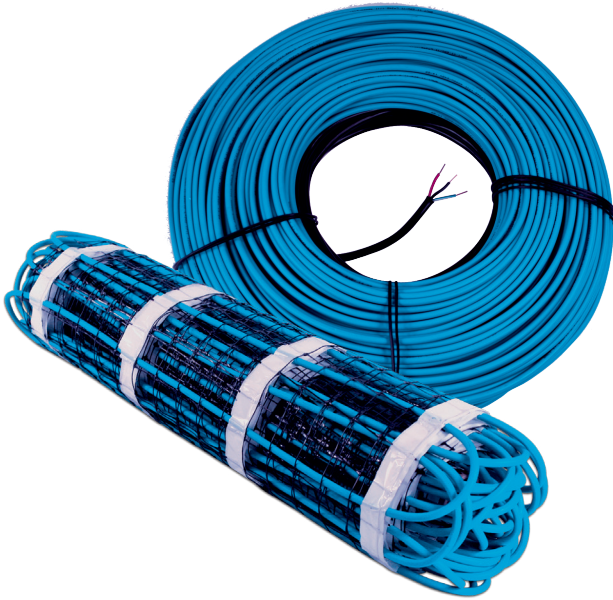

Indoor Slab Heating Mats

120V & 240V Heated Cable & Mat

Are you considering one of the newest trends in homebuilding today - polished, stamped or stained concrete flooring? Even if you aren't building a new home, perhaps you have considered putting an addition on your house such as a sunroom or a garage.

You'll appreciate a warm concrete floor when its time to relax and enjoy your four-season room or change the oil in your garage on a cool Saturday morning. Now, with WarmlyYours slab heating cables and mats, you can design your concrete floors to be as warm as they are beautiful.

Slab heating is available in loose cable form for maximum flexibility or mats for quick and easy installation.

Features/Benefits

- 120V & 240V available
- Cable - 6 watts per lineal ft.
- Mat - 20 watts per sq ft.
- Energy-efficient twin conductor
- Multiple sizes of cable or mats available
- cCSAus approved
- Backed by WarmlyYours 10-year warranty