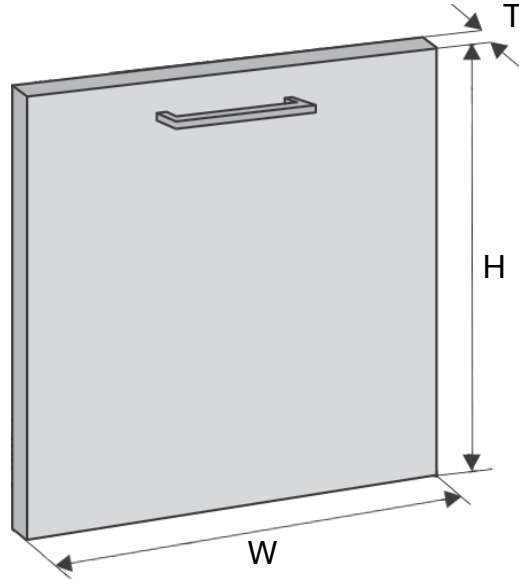

Under-Counter Refrigerator

SPECIFICATIONS	
Overall Unit Dimensions	23 ¹ / ₂ " (597 mm) W x 32 ⁵ / ₁₆ " — 34 ⁵ / ₈ " (820 — 880 mm) H x 21 ⁵ / ₈ " (550 mm) D
Door Clearance	23 ¹ / ₂ " (597 mm)
Niche	
Minimum Cabinet Opening Dimensions	23 ⁵ / ₈ " (600 mm) W x 32 ⁵ / ₁₆ " (820 mm) H x 21 ⁵ / ₈ " (550 mm) D
Interior Volume	
Refrigeration Volume	4.8 cu-ft (136 L)
Electrical	
Electrical Requirements	110V / 120V, 60Hz, 15 Amps (single) 110V / 120V, 60Hz, 20 Amp (side-by-side)
Power Cord	NEMA 5-15 plug, 6' 6 ³ / ₄ " (2 m)
Custom Panel	
Maximum Panel Weight	22 lbs (10 kg)
Maximum Panel Thickness	⁵ / ₈ " (16 mm)
Minimum Panel Thickness	³ / ₄ " (19 mm)
Shipping	
Shipping Weight	116.8 lbs. (53 kg)
Support	
Call Miele	800.843.7231
Miele Website	www.mieleusa.com
20/20 Link	2020technologies.com

K 31222 Ui - Right Hinged
(In Field Convertible)
Item 36312220USA

Under-Counter Refrigerator

PRODUCT DIMENSIONS

 Dimensions for ventilation

NICHE DIMENSIONS

Under-Counter Refrigerator

CUSTOM DOOR PANEL

Panel Dimensions	
Height (H)	
Minimum	25 ⁷ / ₈ " (657 mm)
Maximum	30 ¹¹ / ₁₆ " (780 mm)
Width (W)	
Minimum	23 ³ / ₈ " (594 mm)
Maximum	25 ¹ / ₈ " (638 mm)
Thickness (T)	
Minimum	⁵ / ₈ " (16 mm)
Maximum	³ / ₄ " (19 mm)
Weight	
Maximum	22 lbs (10 kg)
Toekick Dimensions	
Min. Toekick	3 ¹⁵ / ₁₆ " (100 mm)
Max. Toekick	6 ⁵ / ₁₆ " (160 mm)