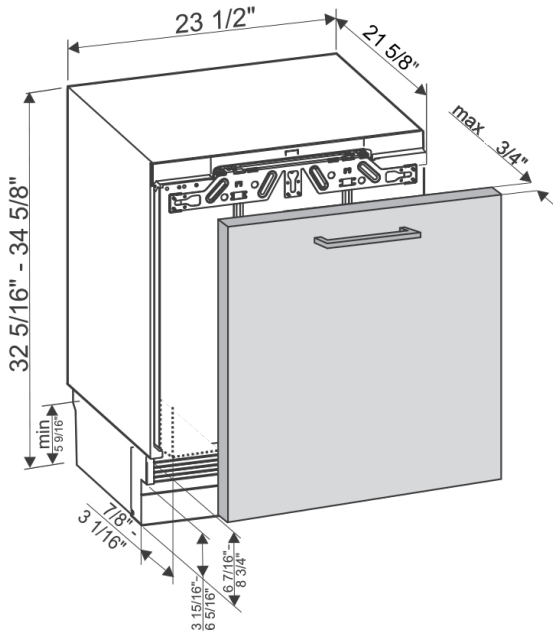

Under-Counter Refrigerator

SPECIFICATIONS	
Overall Unit Dimensions	23 ¹ / ₂ " (597 mm) W x 32 ⁵ / ₁₆ " — 34 ⁵ / ₈ " (820 — 880 mm) H x 21 ⁵ / ₈ " (550 mm) D
Door Clearance	23 ¹ / ₂ " (597 mm)
Niche	
Minimum Cabinet Opening Dimensions	23 ⁵ / ₈ " (600 mm) W x 32 ⁵ / ₁₆ " (820 mm) H x 21 ⁵ / ₈ " (550 mm) D
Interior Volume	
Refrigeration Volume	4.8 cu-ft (136 L)
Electrical	
Electrical Requirements	110V / 120V, 60Hz, 15 Amps (single) 110V / 120V, 60Hz, 20 Amp (side-by-side)
Power Cord	NEMA 5-15 plug, 6' 6 ³ / ₄ " (2 m)
Custom Panel	
Maximum Panel Weight	22 lbs (10 kg)
Maximum Panel Thickness	⁵ / ₈ " (16 mm)
Minimum Panel Thickness	³ / ₄ " (19 mm)
Shipping	
Shipping Weight	116.8 lbs. (53 kg)
Support	
Call Miele	800.843.7231
Miele Website	www.mieleusa.com
20/20 Link	2020technologies.com

K 31222 Ui - Right Hinged
(In Field Convertible)
Item 36312220USA

Under-Counter Refrigerator

PRODUCT DIMENSIONS

 Dimensions for ventilation

NICHE DIMENSIONS

Under-Counter Refrigerator

CUSTOM DOOR PANEL

Panel Dimensions	
Height (H)	
Minimum	25 ⁷ / ₈ " (657 mm)
Maximum	30 ¹¹ / ₁₆ " (780 mm)
Width (W)	
Minimum	23 ³ / ₈ " (594 mm)
Maximum	25 ¹ / ₈ " (638 mm)
Thickness (T)	
Minimum	⁵ / ₈ " (16 mm)
Maximum	³ / ₄ " (19 mm)
Weight	
Maximum	22 lbs (10 kg)
Toekick Dimensions	
Min. Toekick	3 ¹⁵ / ₁₆ " (100 mm)
Max. Toekick	6 ⁵ / ₁₆ " (160 mm)