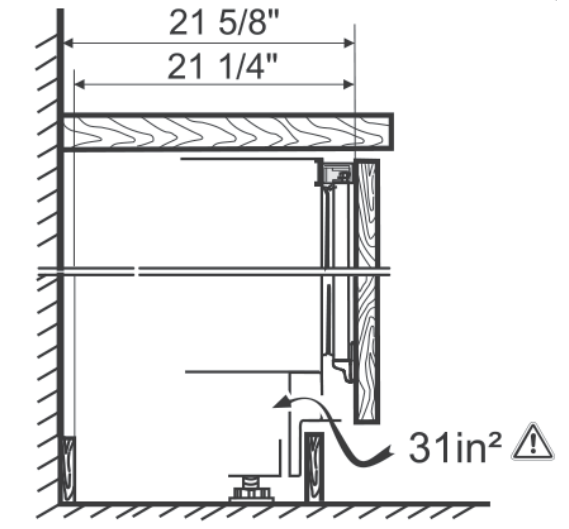

Under-Counter Refrigerator

SPECIFICATIONS	
Overall Unit Dimensions	23 ¹ / ₂ " (597 mm) W x 32 ⁵ / ₁₆ " — 34 ⁵ / ₈ " (820 — 880 mm) H x 21 ⁵ / ₈ " (550 mm) D
Door Clearance	23 ¹ / ₂ " (597 mm)
Niche	
Minimum Cabinet Opening Dimensions	23 ⁵ / ₈ " (600 mm) W x 32 ⁵ / ₁₆ " (820 mm) H x 21 ⁵ / ₈ " (550 mm) D
Interior Volume	
Refrigeration Volume	4.8 cu-ft (136 L)
Electrical	
Electrical Requirements	110V / 120V, 60Hz, 15 Amps (single) 110V / 120V, 60Hz, 20 Amp (side-by-side)
Power Cord	NEMA 5-15 plug, 6' 6 ³ / ₄ " (2 m)
Custom Panel	
Maximum Panel Weight	22 lbs (10 kg)
Maximum Panel Thickness	⁵ / ₈ " (16 mm)
Minimum Panel Thickness	³ / ₄ " (19 mm)
Shipping	
Shipping Weight	116.8 lbs. (53 kg)
Support	
Call Miele	800.843.7231
Miele Website	www.mieleusa.com
20/20 Link	2020technologies.com

K 31222 Ui - Right Hinged
(In Field Convertible)
Item 36312220USA

Under-Counter Refrigerator

PRODUCT DIMENSIONS

 Dimensions for ventilation

NICHE DIMENSIONS

Under-Counter Refrigerator

CUSTOM DOOR PANEL

Panel Dimensions	
Height (H)	
Minimum	25 ⁷ / ₈ " (657 mm)
Maximum	30 ¹¹ / ₁₆ " (780 mm)
Width (W)	
Minimum	23 ³ / ₈ " (594 mm)
Maximum	25 ¹ / ₈ " (638 mm)
Thickness (T)	
Minimum	⁵ / ₈ " (16 mm)
Maximum	³ / ₄ " (19 mm)
Weight	
Maximum	22 lbs (10 kg)
Toekick Dimensions	
Min. Toekick	3 ¹⁵ / ₁₆ " (100 mm)
Max. Toekick	6 ⁵ / ₁₆ " (160 mm)