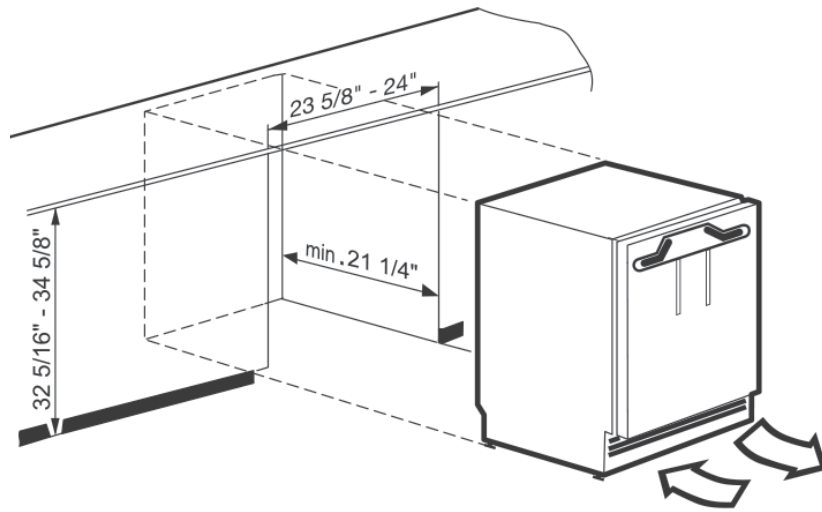

Under-Counter Refrigerator

SPECIFICATIONS	
Overall Unit Dimensions	23 ¹ / ₂ " (597 mm) W x 32 ⁵ / ₁₆ " — 34 ⁵ / ₈ " (820 — 880 mm) H x 21 ⁵ / ₈ " (550 mm) D
Door Clearance	23 ¹ / ₂ " (597 mm)
Niche	
Minimum Cabinet Opening Dimensions	23 ⁵ / ₈ " (600 mm) W x 32 ⁵ / ₁₆ " (820 mm) H x 21 ⁵ / ₈ " (550 mm) D
Interior Volume	
Refrigeration Volume	4.8 cu-ft (136 L)
Electrical	
Electrical Requirements	110V / 120V, 60Hz, 15 Amps (single) 110V / 120V, 60Hz, 20 Amp (side-by-side)
Power Cord	NEMA 5-15 plug, 6' 6 ³ / ₄ " (2 m)
Custom Panel	
Maximum Panel Weight	22 lbs (10 kg)
Maximum Panel Thickness	⁵ / ₈ " (16 mm)
Minimum Panel Thickness	³ / ₄ " (19 mm)
Shipping	
Shipping Weight	116.8 lbs. (53 kg)
Support	
Call Miele	800.843.7231
Miele Website	www.mieleusa.com
20/20 Link	2020technologies.com

K 31222 Ui - Right Hinged
(In Field Convertible)
Item 36312220USA

Under-Counter Refrigerator

PRODUCT DIMENSIONS

 Dimensions for ventilation

NICHE DIMENSIONS

Under-Counter Refrigerator

CUSTOM DOOR PANEL

Panel Dimensions	
Height (H)	
Minimum	25 ⁷ / ₈ " (657 mm)
Maximum	30 ¹¹ / ₁₆ " (780 mm)
Width (W)	
Minimum	23 ³ / ₈ " (594 mm)
Maximum	25 ¹ / ₈ " (638 mm)
Thickness (T)	
Minimum	⁵ / ₈ " (16 mm)
Maximum	³ / ₄ " (19 mm)
Weight	
Maximum	22 lbs (10 kg)
Toekick Dimensions	
Min. Toekick	3 ¹⁵ / ₁₆ " (100 mm)
Max. Toekick	6 ⁵ / ₁₆ " (160 mm)