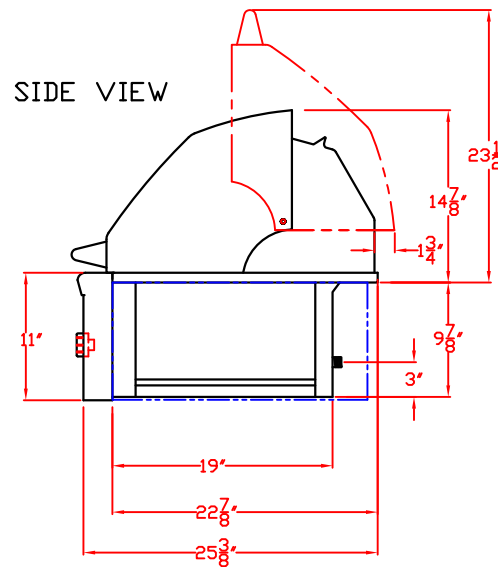

LYNX BUILT-IN 36"  
W/ DIMENSIONS  
ISLAND CUTOUT IN BLUE

TOP VIEW

FRONT VIEW

RIGHT SIDE VIEW

1/20/10

# LYNX BUILT-IN 36" ISLAND CUTOUT

TOP VIEW

FRONT VIEW

SIDE VIEW