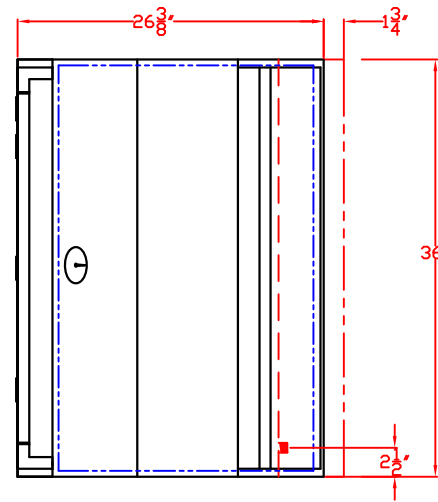

LYNX BUILT-IN 36"  
W/ DIMENSIONS  
ISLAND CUTOUT IN BLUE

TOP VIEW

FRONT VIEW

RIGHT SIDE VIEW

1/20/10

# LYNX BUILT-IN 36" ISLAND CUTOUT

TOP VIEW

FRONT VIEW

SIDE VIEW