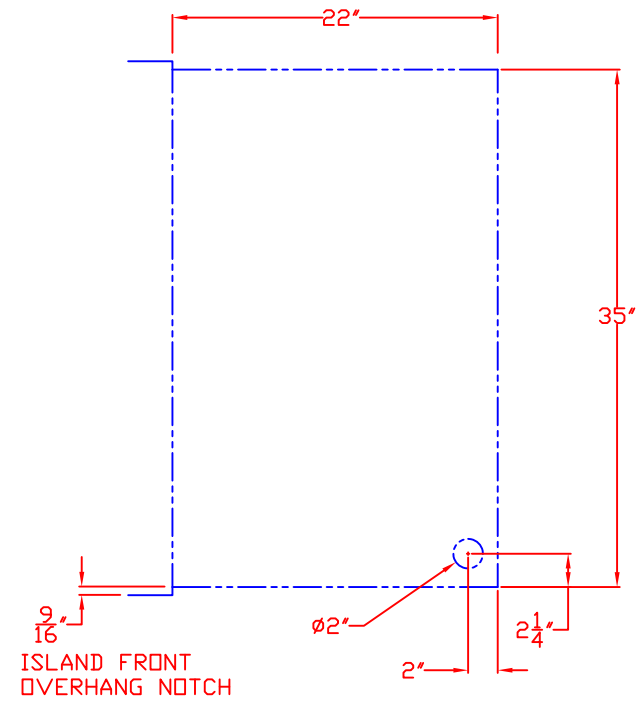

LYNX BUILT-IN 36"  
W/ DIMENSIONS  
ISLAND CUTOUT IN BLUE

TOP VIEW

FRONT VIEW

RIGHT SIDE VIEW

1/20/10

# LYNX BUILT-IN 36" ISLAND CUTOUT

TOP VIEW

FRONT VIEW

SIDE VIEW