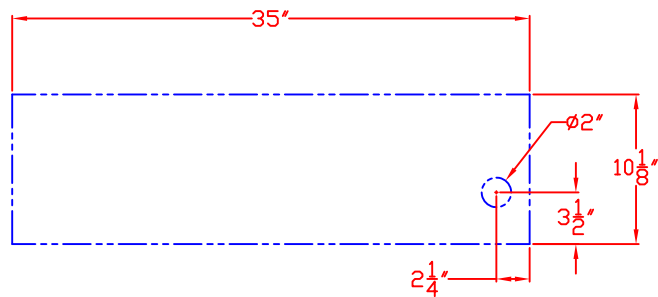

LYNX BUILT-IN 36"  
W/ DIMENSIONS  
ISLAND CUTOUT IN BLUE

TOP VIEW

FRONT VIEW

RIGHT SIDE VIEW

1/20/10

# LYNX BUILT-IN 36" ISLAND CUTOUT

TOP VIEW

FRONT VIEW

SIDE VIEW