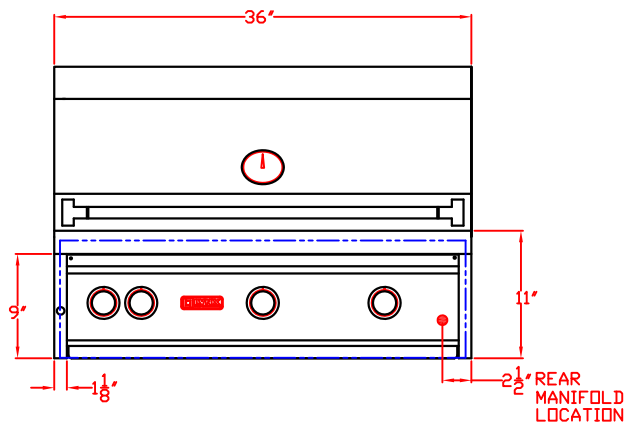

LYNX BUILT-IN 36"  
W/ DIMENSIONS  
ISLAND CUTOUT IN BLUE

TOP VIEW

FRONT VIEW

RIGHT SIDE VIEW

1/20/10

# LYNX BUILT-IN 36" ISLAND CUTOUT

TOP VIEW

FRONT VIEW

SIDE VIEW