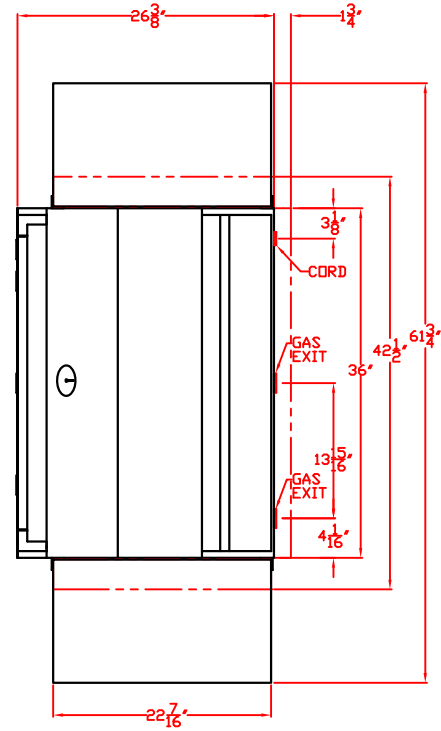

LYNX FREESTANDING 36" W/ DIMENSIONS

TOP VIEW

FRONT VIEW

RIGHT SIDE VIEW