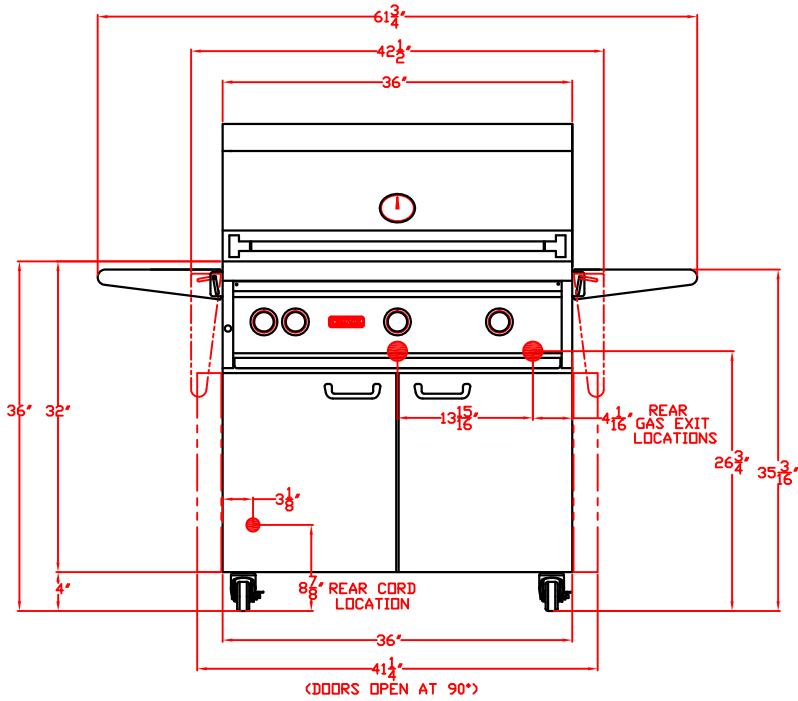

LYNX FREESTANDING 36" W/ DIMENSIONS

TOP VIEW

FRONT VIEW

RIGHT SIDE VIEW