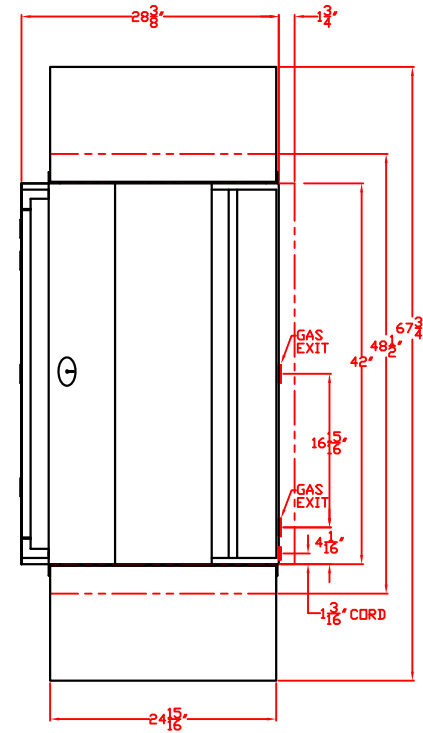

# LYNX FREESTANDING 42" W/ DIMENSIONS

TOP VIEW

FRONT VIEW

RIGHT SIDE VIEW