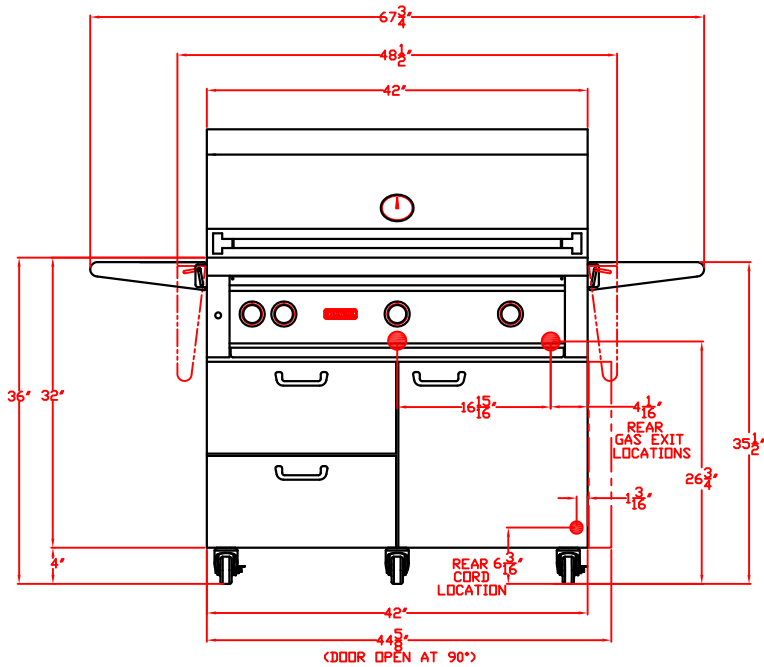

# LYNX FREESTANDING 42" W/ DIMENSIONS

TOP VIEW

FRONT VIEW

RIGHT SIDE VIEW