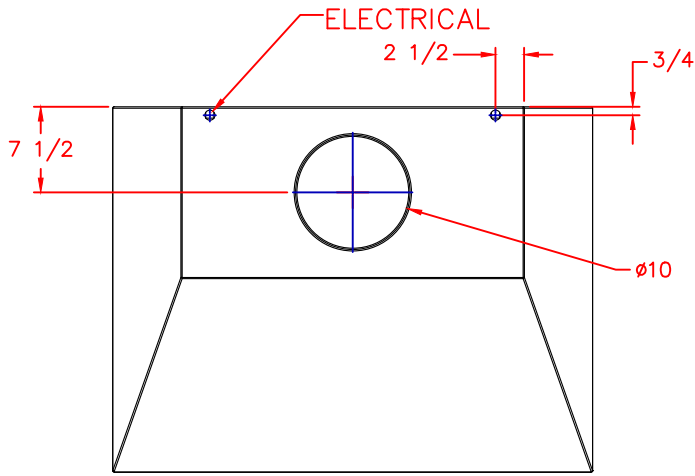

# SVH42 SEDONA VENT HOOD 42"

## PRODUCT DIMENSIONS

TOP VIEW

FRONT VIEW

SIDE VIEW

## CUTOUT DIMENSIONS