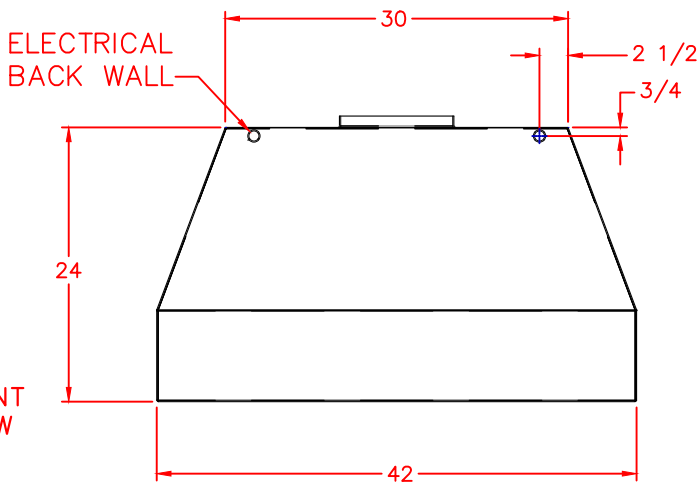

# SVH42 SEDONA VENT HOOD 42"

## PRODUCT DIMENSIONS

TOP VIEW

FRONT VIEW

SIDE VIEW

## CUTOUT DIMENSIONS