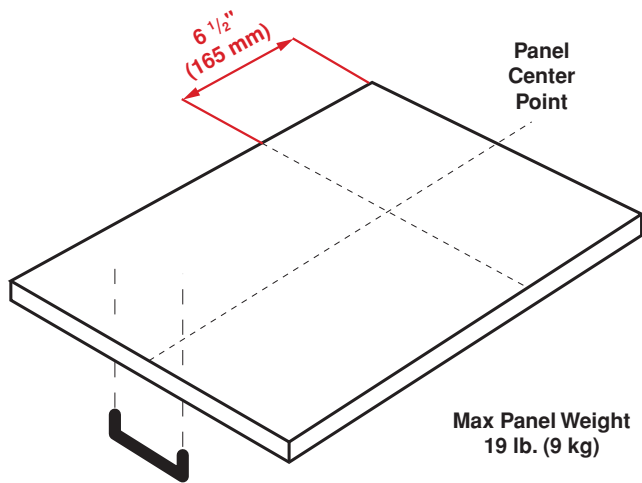

Panel Ready Recommended Door Panel Size and Thickness:

DIMENSIONS (DW51600SS)	
H x W x D	32 13/64 x 23 9/16 x 22 7/16 in. (81.8 x 59.8 x 57 cm)
Product Weight	82.23 lb. (37.3 kg)
Packed H x W x D	33 13/16 x 25 3/8 x 26 in. (85.9 x 64.4 x 66.1 cm)
Packed Weight	88.84 lb. (40.3 kg)

DIMENSIONS (DW51600FBI)	
H x W x D	32 13/64 x 23 9/16 x 22 7/16 in. (81.8 x 59.8 x 57 cm)
Product Weight	78.48 lb. (35.6 kg)
Packed H x W x D	33 13/16 x 25 3/8 x 26 in. (85.9 x 64.4 x 66.1 cm)
Packed Weight	85.1 lb. (38.6 kg)