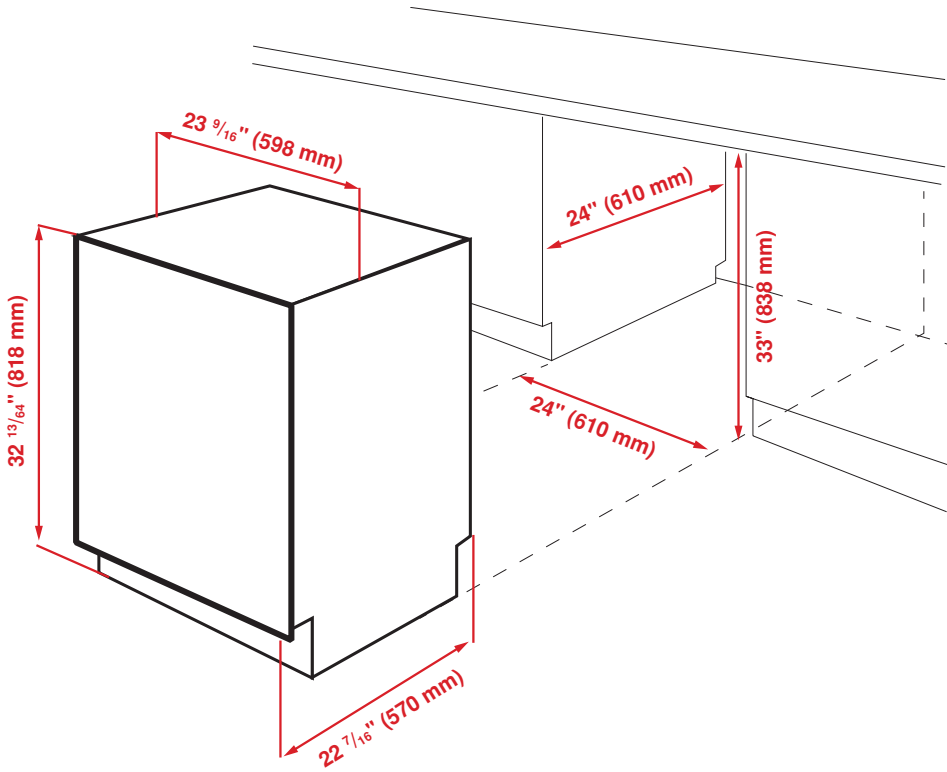

Panel Ready Recommended Door Panel Size and Thickness:

DIMENSIONS (DW51600SS)	
H x W x D	32 13/64 x 23 9/16 x 22 7/16 in. (81.8 x 59.8 x 57 cm)
Product Weight	82.23 lb. (37.3 kg)
Packed H x W x D	33 13/16 x 25 3/8 x 26 in. (85.9 x 64.4 x 66.1 cm)
Packed Weight	88.84 lb. (40.3 kg)

DIMENSIONS (DW51600FBI)	
H x W x D	32 13/64 x 23 9/16 x 22 7/16 in. (81.8 x 59.8 x 57 cm)
Product Weight	78.48 lb. (35.6 kg)
Packed H x W x D	33 13/16 x 25 3/8 x 26 in. (85.9 x 64.4 x 66.1 cm)
Packed Weight	85.1 lb. (38.6 kg)