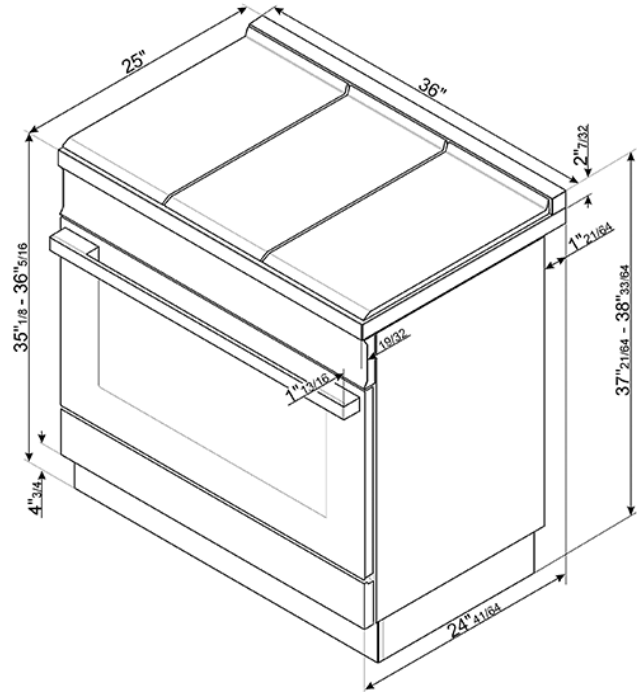

CPF36UGGAN

Portofino Pro-Style Gas Range,
Matte Black, 36" x 25"
EAN13: 8017709260637

- **PORTOFINO STYLE** • Stainless steel control knobs • **Triple Convection** • **Soft close oven door** • Full-width continuous grates • Push-pull stainless steel storage compartment • **GAS OVEN:** • 4 cooking modes • Programmable Timer with Touch display • Adjustable thermostat 120° - 500°F • Air-cooled triple-glazed removable door • **Triple Convection** • Oven capacity: 4.5 cu. ft. • **Ever Clean enameled interior cavity** • 5 shelf positions • 2 x halogen oven lights • **GAS RANGETOP:** • 5 gas burners • Center-rear 4500 BTU • Center-front 10500 BTU • Right-rear 12000 BTU • Right-front 8000 BTU • **Left double-inset super burner 20000 BTU** • Heavy-duty cast iron grates • Automatic electric ignition • LP gas conversion kit included • **SAFETY:** • Gas safety valves • Air-cooled door to prevent overheating • Connected nominal power: 2 A - 200W • Voltage rating: 120V 60Hz • **ACCESSORIES INCLUDED:** • 1 wok ring • 1 deep oven tray • 1 total-extraction telescopic guide • 2 chrome shelves

Options

• BGTR9 - Grill Plate • TPKTR9 - Teppanyaki Grill Plate • GT1T-2 - 1-Level Telescopic Shelf - Total Extraction

Versions

• CPF36UGGX - Stainless Steel • CPF36UGGR - Red • CPF36UGGYW - Yellow • CPF36UGGWH - White • CPF36UGGOR - Orange
• CPF36UGGBL - Black • CPF36UGGOG - Olive green