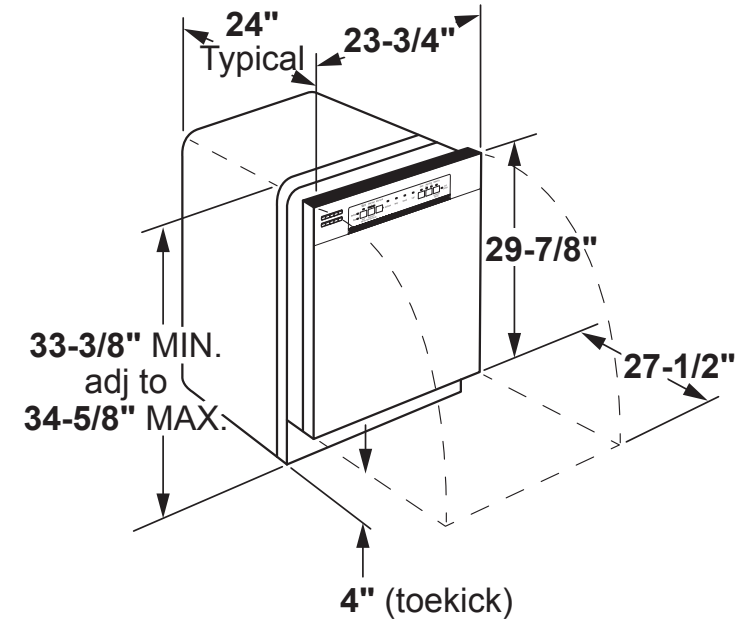

GDF530PGM/PSM/PMM

GE® Dishwasher with Front Controls

DIMENSIONS AND INSTALLATION INFORMATION (IN INCHES)

ELECTRICAL RATING

Voltage AC.....	120
Hertz.....	60
Total connected load amperage.....	7.1
Calrod® heater watts max.....	800/500

For use on adequately wired 120-volt, 15-amp circuit having 2-wire service with a separate ground wire. This appliance must be grounded for safe operation.

INSTALLATION INFORMATION: Before installing, consult installation instructions packed with product for current dimensional data.