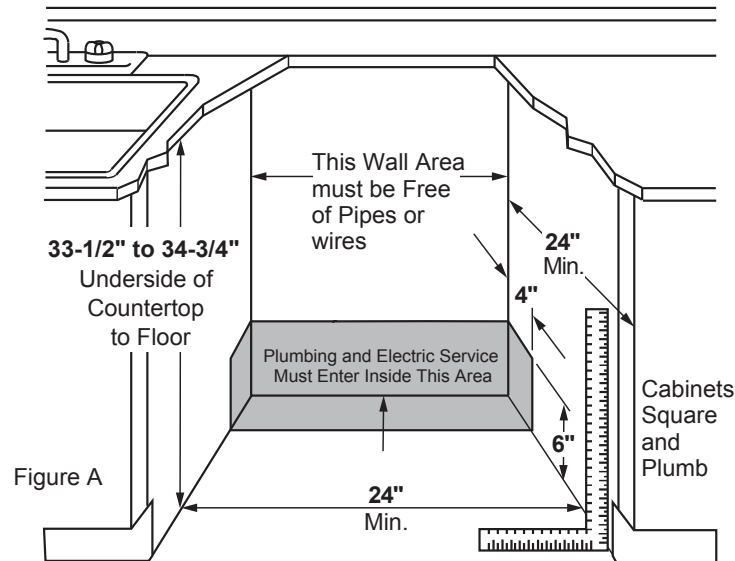

GDF530PGM/PSM/PMM

GE® Dishwasher with Front Controls

DIMENSIONS AND INSTALLATION INFORMATION (IN INCHES)

ELECTRICAL RATING

Voltage AC.....	120
Hertz.....	60
Total connected load amperage.....	7.1
Calrod® heater watts max.....	800/500

For use on adequately wired 120-volt, 15-amp circuit having 2-wire service with a separate ground wire. This appliance must be grounded for safe operation.

INSTALLATION INFORMATION: Before installing, consult installation instructions packed with product for current dimensional data.