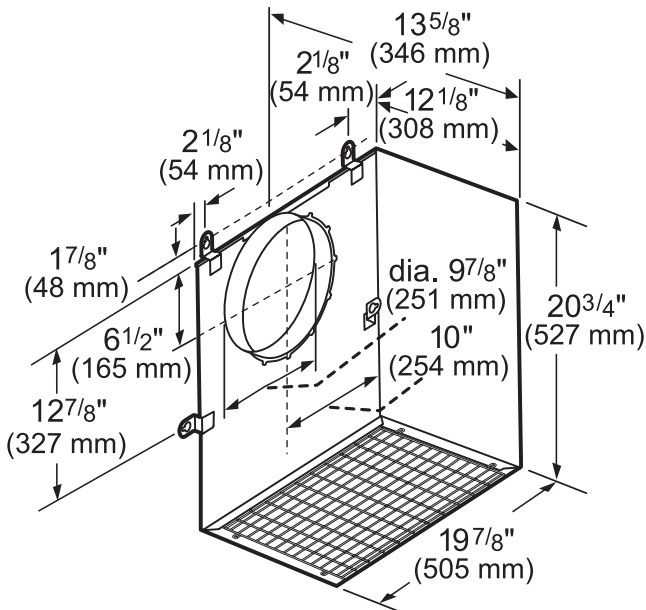

##### VTR1030W-1000 CFM

measurements in inches and mm

measurements in inches and mm

##### VTR1330W-1300 CFM

measurements in inches and mm

**PH36HWS**  
**24-INCH DEPTH WALL HOOD**  
**(36-INCH WIDTH)**  
**PROFESSIONAL® SERIES**

**INLINE BLOWERS (MOUNTED BETWEEN KITCHEN AND EXTERNAL WALL)**