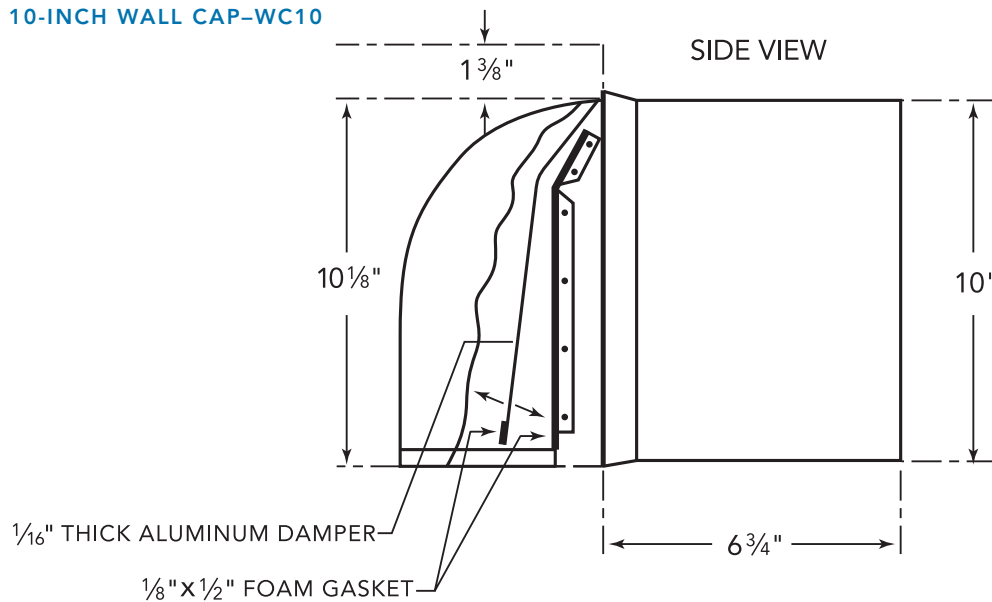

10-INCH WALL CAP-WC10

These warranties give you specific legal rights and you may have other rights that vary from state to state. Full warranty and limited warranty from date of installation. For complete warranty details, refer to your Use & Care manual, or ask your dealer.

Specifications are for planning purposes only. Refer to installation instructions and consult your countertop supplier prior to making counter opening. Consult with a heating and ventilation engineer for your specific ventilation requirements. For the most detailed information, refer to installation instructions accompanying product or write to Thermador indicating the model number. Specifications are correct at time of printing. Thermador reserves the right to change product specifications or design without notice. Some models are certified for use in Canada. Thermador is not responsible for products that are transported from the U.S. for use in Canada.