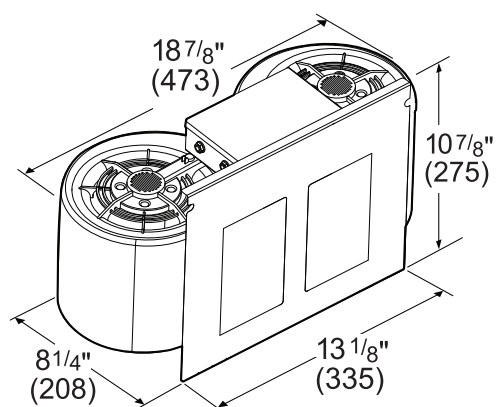

##### VTR1330W-1300 CFM

measurements in inches and mm

**PH36HWS**  
**24-INCH DEPTH WALL HOOD**  
**(36-INCH WIDTH)**  
**PROFESSIONAL® SERIES**

**INLINE BLOWERS (MOUNTED BETWEEN KITCHEN AND EXTERNAL WALL)**

**VTI610W-600 CFM**

measurements in inches and mm

**VTI1010W-1000 CFM**

measurements in inches and mm

**INTEGRATED BLOWERS (MOUNTED IN HOOD)**

**VTN630W-600 CFM**

measurements in inches (mm)

**VTN1090R-1000 CFM**

measurements in inches and mm

**PH36HWS**  
**24-INCH DEPTH WALL HOOD**  
**(36-INCH WIDTH)**  
**PROFESSIONAL® SERIES**

**REMOTE BLOWER ACCESSORIES**

**ROOFPLATE-RFPLT600P**

**ROOFPLATE-RFPLT1000P**

**EXTNCB25W**