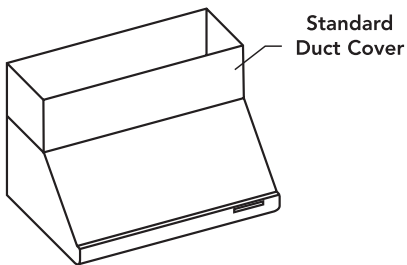

REMOTE CONTROL PANEL
REMCPW

Convenience at your fingertips: The remote control accessory offers the freedom to extend your hood controls to a more reachable spot