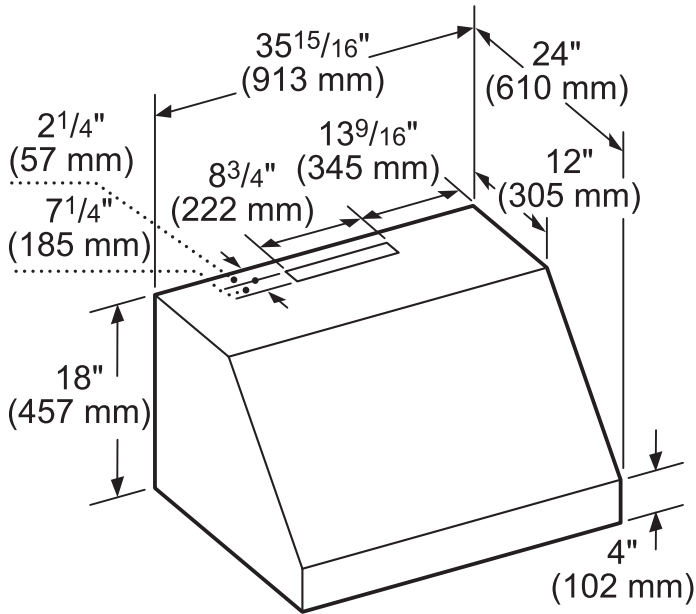

PH36HWS
24-INCH DEPTH WALL HOOD
(36-INCH WIDTH)
PROFESSIONAL® SERIES

HOOD DIMENSIONS

measurements in inches (mm)

OPTIONAL ACCESSORIES

1. **36" WIDE DUCT COVER**
   DC366W 6" TALL
   DC36TW 20"-54" TALL

Stainless steel duct cover for wall hood applications