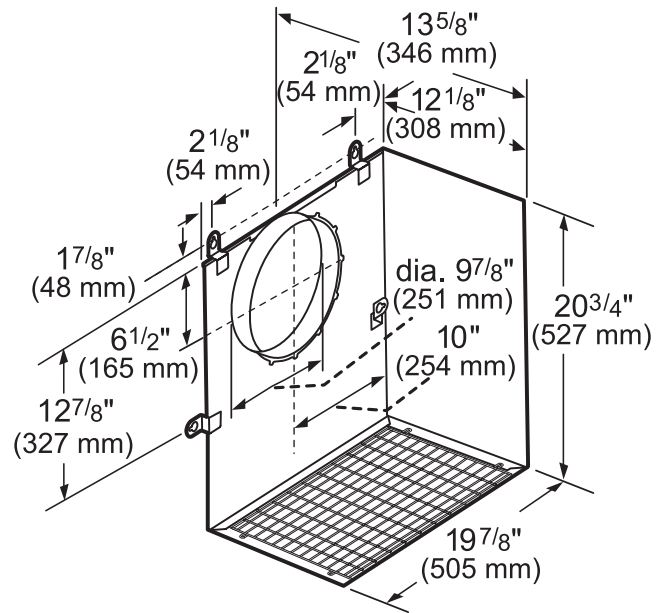

measurements in inches and mm