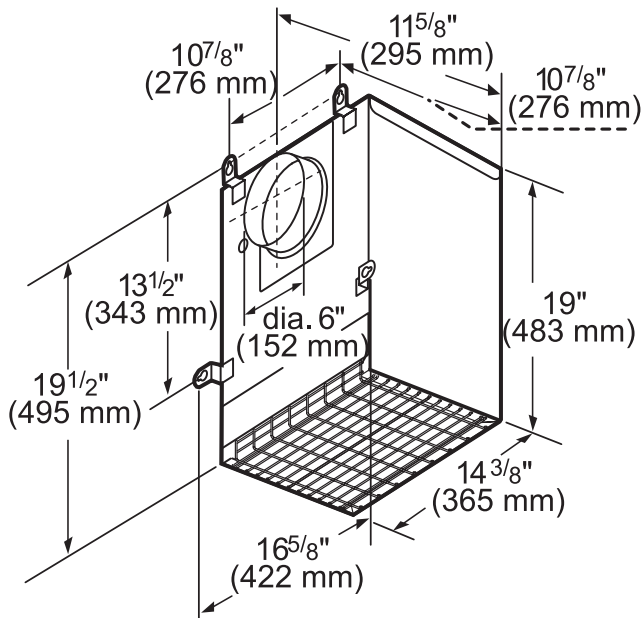

PH36HWS

24-INCH DEPTH WALL HOOD

(36-INCH WIDTH)

PROFESSIONAL® SERIES

MODEL	DESCRIPTION		ELECTRIC LOAD						
			VTN630W	VTN1090W	VTI610W	VTI1010W	VTR630W	VTR1030W	VTR1330W
PH36HWS	36" Harmony Wall Hood	Amps	4	7.4	5.9	7.8	5.9	7.8	11.3
		Watts	480	888	708	936	708	936	1,356

REMOTE BLOWERS (MOUNTED TO ROOF OR EXTERNAL WALL)

VTR630W-600 CFM

VTR1030W-1000 CFM

measurements in inches and mm