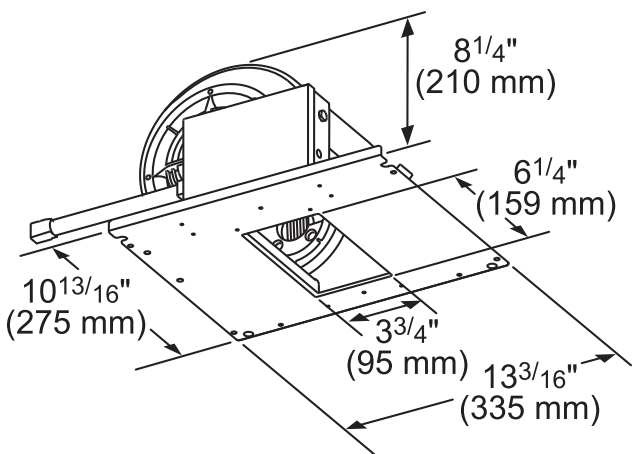

##### VTR1330W-1300 CFM

measurements in inches and mm

**PH36HWS**  
**24-INCH DEPTH WALL HOOD**  
**(36-INCH WIDTH)**  
**PROFESSIONAL® SERIES**

**INLINE BLOWERS (MOUNTED BETWEEN KITCHEN AND EXTERNAL WALL)**

**VTI610W-600 CFM**

measurements in inches and mm

**VTI1010W-1000 CFM**

measurements in inches and mm

**INTEGRATED BLOWERS (MOUNTED IN HOOD)**

**VTN630W-600 CFM**

measurements in inches (mm)

**VTN1090R-1000 CFM**

measurements in inches and mm

**PH36HWS**  
**24-INCH DEPTH WALL HOOD**  
**(36-INCH WIDTH)**  
**PROFESSIONAL® SERIES**

**REMOTE BLOWER ACCESSORIES**

**ROOFPLATE-RFPLT600P**

**ROOFPLATE-RFPLT1000P**

**EXTNCB25W**