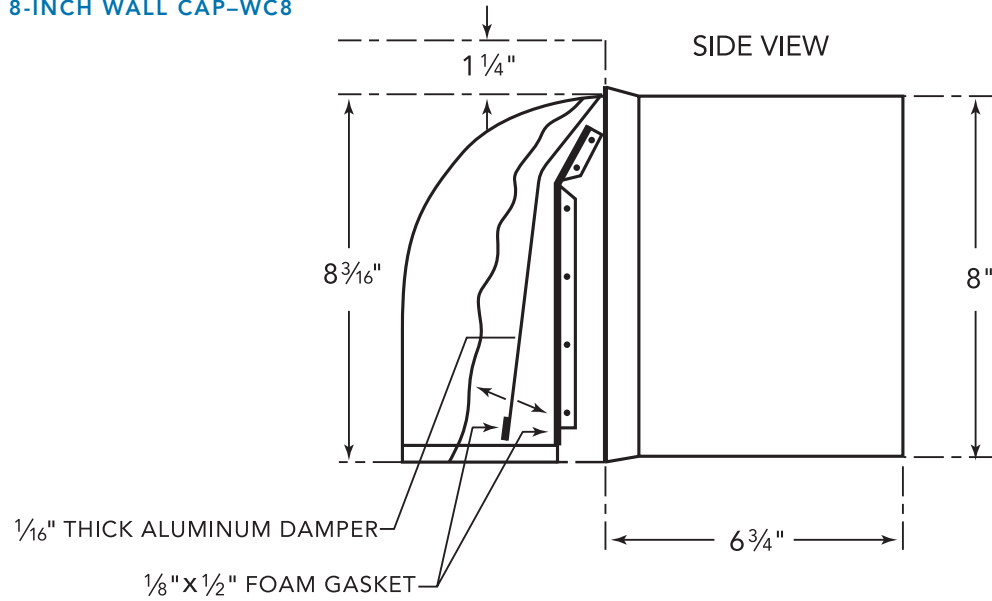

PH36HWS
24-INCH DEPTH WALL HOOD
(36-INCH WIDTH)
PROFESSIONAL® SERIES

WALL CAPS

8-INCH WALL CAP-WC8