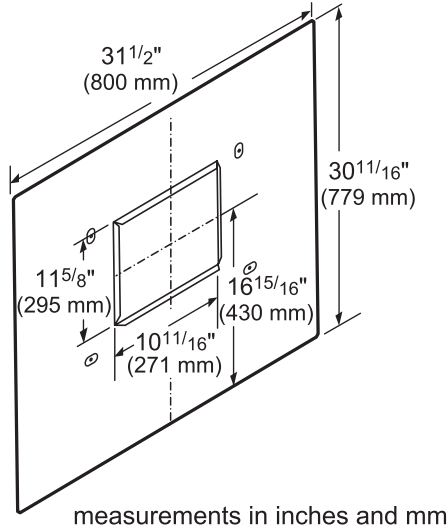

measurements in inches and mm

**PH36HWS**  
**24-INCH DEPTH WALL HOOD**  
**(36-INCH WIDTH)**  
**PROFESSIONAL® SERIES**

**REMOTE BLOWER ACCESSORIES**

**ROOFPLATE-RFPLT600P**

**ROOFPLATE-RFPLT1000P**

**EXTNCB25W**