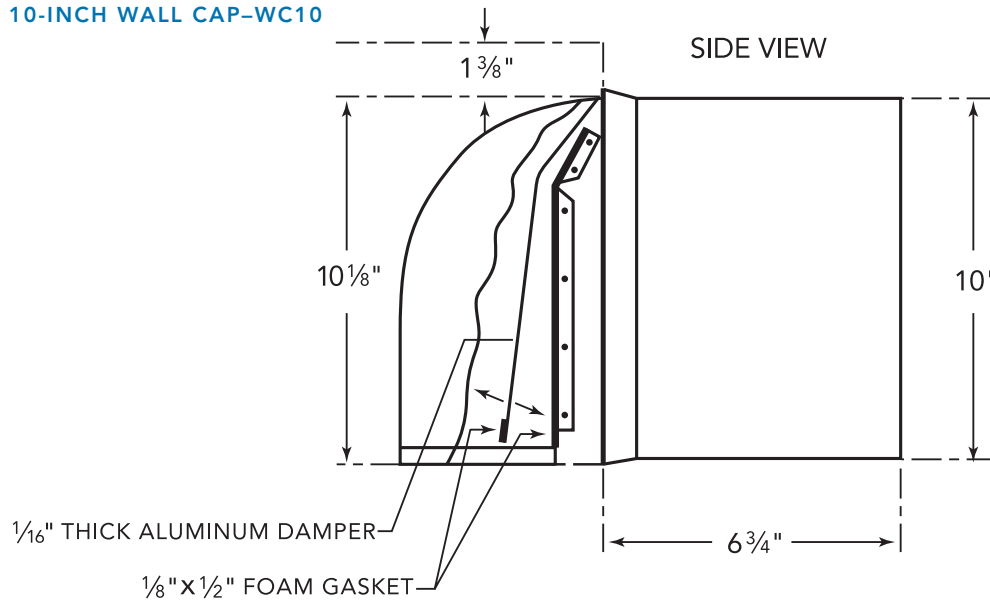

Convenience at your fingertips: The remote control accessory offers the freedom to extend your hood controls to a more reachable spot

HMWB361WS

LOW-PROFILE WALL HOOD WITH BLOWER

(36-INCH WIDTH)

MASTERPIECE® SERIES

WALL CAPS

8-INCH WALL CAP-WC8

ROOF JACK & TRANSITION

ROOF JACK-RJ310

10-INCH WALL CAP-WC10

These warranties give you specific legal rights and you may have other rights that vary from state to state. Full warranty and limited warranty from date of installation. For complete warranty details, refer to your Use & Care manual, or ask your dealer.