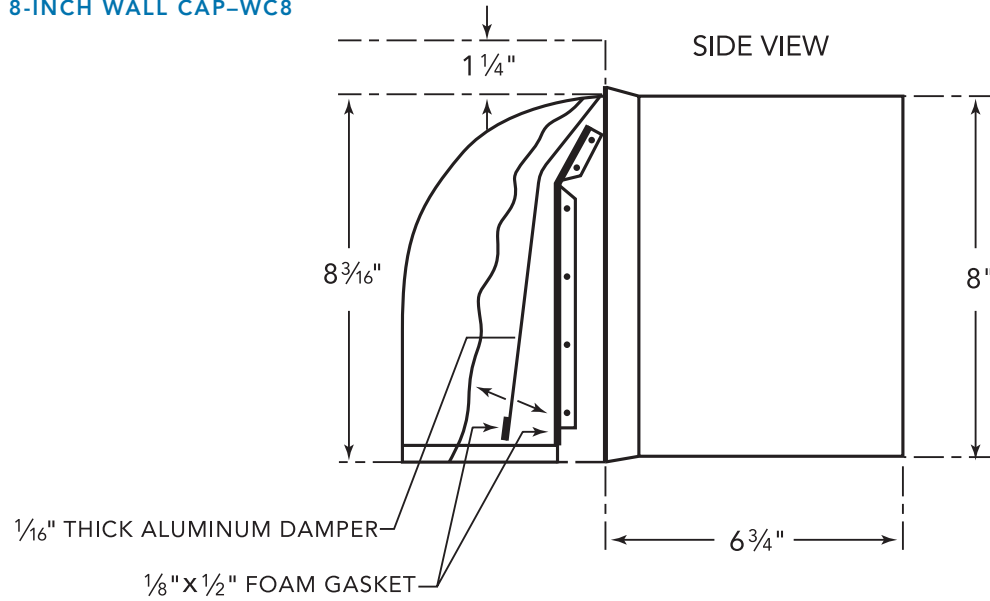

HMWB361WS

LOW-PROFILE WALL HOOD WITH BLOWER

(36-INCH WIDTH)

MASTERPIECE® SERIES

WALL CAPS

8-INCH WALL CAP-WC8