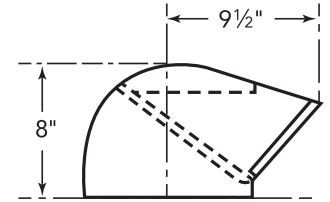

ROOF JACK & TRANSITION

ROOF JACK-RJ310