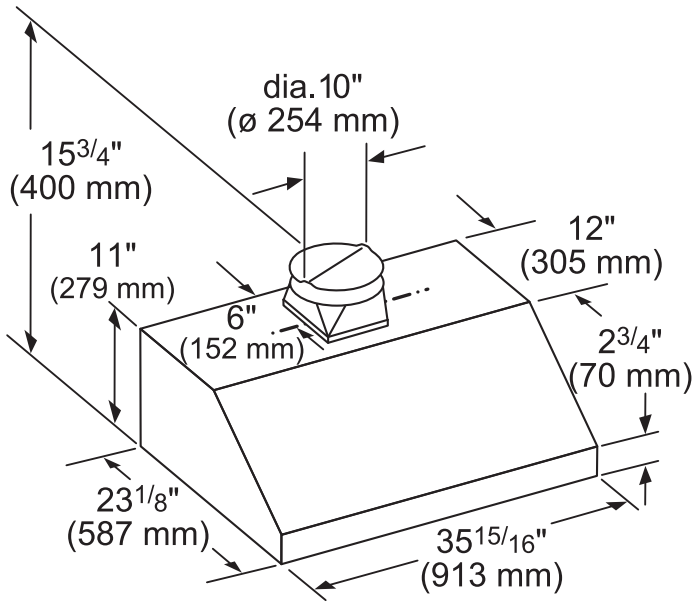

TECHNICAL DETAILS

Watts (W)	905 W
Current (A)	15 A
Volts (V)	120 V
Frequency (Hz)	60 HZ
Plug Type	120V-3 Prong

DIMENSIONS & WEIGHT

Overall Appliance Dimensions (Width Of Canopy Included) (HxWxD) (in)	15 3/4" x 35 15/16" x 23 1/8"
Required Distance Above Cooktop / Range Cooking Surface	30" / 30"
Diameter of Air Duct (in) Top	10"
Net Weight (lbs)	58 lbs

WARRANTY

Limited Warranty Parts And Labor	2 Year
----------------------------------	--------

*Measured on speed 1 in ducted installation

HMWB361WS

LOW-PROFILE WALL HOOD WITH BLOWER (36-INCH WIDTH)

MASTERPIECE® SERIES

HOOD DIMENSIONS

measurements in inches (mm)

OPTIONAL ACCESSORIES

- 36" WIDE DUCT COVER**
DC3616W 16" TALL
DC36MTW 28"-65" TALL

Stainless steel duct cover for wall hood applications

REMOTE CONTROL PANEL REMCPW