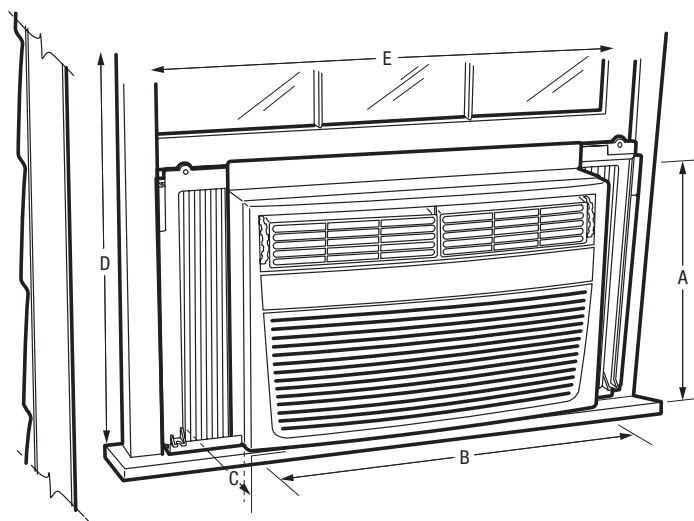

A - Height	15-3/4"
B - Width	21-11/32"
C - Depth	21-1/4"

WINDOW DIMENSIONS

D - Height (Min.)	18-1/6"
E - Width (Min./Max.)	24" / 40"

Note: For planning purposes only. Always consult local and national electric, gas and plumbing codes. Refer to Product Installation Guide for detailed installation instructions on the web at frigidair.com.