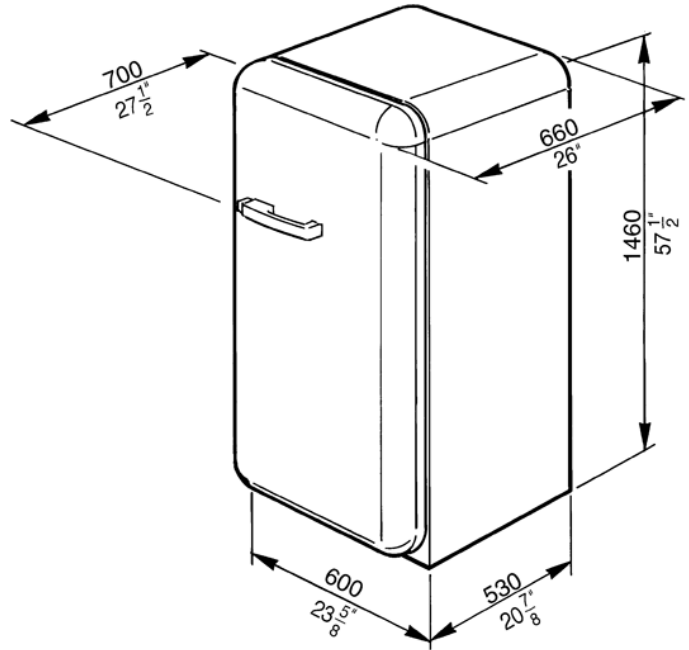

50'S Style Refrigerator with ice compartment,  
Blue, Right hand hinge  
EAN13: 8017709208523

• **Capacity 9.22 cu. ft.** • **REFRIGERATOR:** • Interior light • 3 adjustable glass shelves • 1 bottle rack • 1 fixed glass shelf • 1 fruit and vegetable container • 1 dairy box • **DOOR:** • 2 adjustable covered bins • 2 bottle storage bins • 4 adjustable bins • 2 egg bins • **FREEZER COMPARTMENT** • 1 Ice cube tray • Climatic class: T • Energy consumption: 305 kWh/year • Voltage: 120V • Current: 10Amps • Frequency: 60Hz • Noise level: 42dB(A) RE 1pW • **Dimensions (h x w x d)** • 57½" x 23⅝" x 27½" • Gross weight: 181.4lbs • Net weight: 156.5lbs • When positioning these appliances adjacent to a kitchen unit, a gap of 6 7/8" must be left on the hinged side of the product to allow the door to open. When positioning next to a wall, it is recommended to leave a larger gap of 12 1/2".

## Versions

- FAB28UBEL1 - Blue, left hand hinge