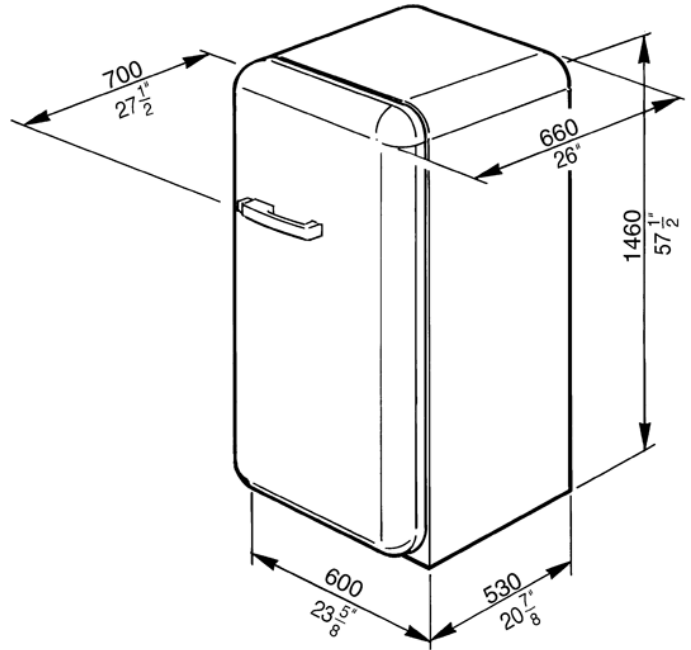

FAB28UBEL1

50'S Style Refrigerator with ice compartment,
Blue, Left hand hinge
EAN13: 8017709208530

• **Capacity 9.22 cu. ft.** • **REFRIGERATOR:** • Interior light • 3 adjustable glass shelves • 1 bottle rack • 1 fixed glass shelf • 1 fruit and vegetable container • 1 dairy box • **DOOR:** • 2 adjustable covered bins • 2 bottle storage bins • 4 adjustable bins • 2 egg bins • **FREEZER COMPARTMENT** • 1 Ice cube tray • Climatic class: T • Energy consumption: 305 kWh/year • Voltage: 120V • Current: 10Amps • Frequency: 60Hz • Noise level: 42dB(A) RE 1pW • **Dimensions (h x w x d)** • 57½" x 23⅝" x 27½" • Gross weight: 181.4lbs • Net weight: 156.5lbs • When positioning these appliances adjacent to a kitchen unit, a gap of 6 7/8" must be left on the hinged side of the product to allow the door to open. When positioning next to a wall, it is recommended to leave a larger gap of 12 1/2".

Versions

- FAB28UBER1 - Blue, right hand hinge