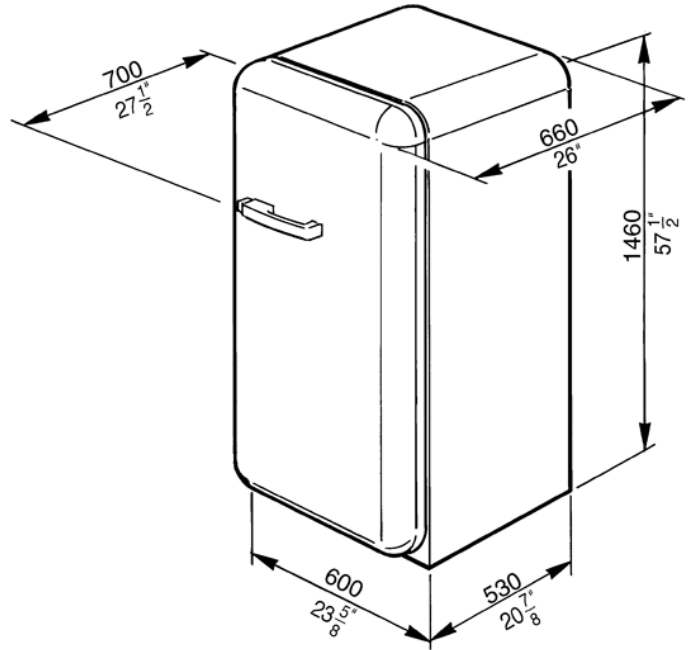

FAB28UORL1

50'S Style Refrigerator with ice compartment,
Orange, Left hand hinge
EAN13: 8017709208417

• **Capacity 9.22 cu. ft.** • **REFRIGERATOR:** • Interior light • 3 adjustable glass shelves • 1 bottle rack • 1 fixed glass shelf • 1 fruit and vegetable container • 1 dairy box • **DOOR:** • 2 adjustable covered bins • 2 bottle storage bins • 4 adjustable bins • 2 egg bins • **FREEZER COMPARTMENT** • 1 Ice cube tray • Climatic class: T • Energy consumption: 305 kWh/year • Voltage: 120V • Current: 10Amps • Frequency: 60Hz • Noise level: 42dB(A) RE 1pW • **Dimensions (h x w x d)** • 57½" x 23⅝" x 27½" • Gross weight: 181.4lbs • Net weight: 156.5lbs • When positioning these appliances adjacent to a kitchen unit, a gap of 6 7/8" must be left on the hinged side of the product to allow the door to open. When positioning next to a wall, it is recommended to leave a larger gap of 12 1/2".

Versions

- FAB28UORR1 - Orange, right hand hinge