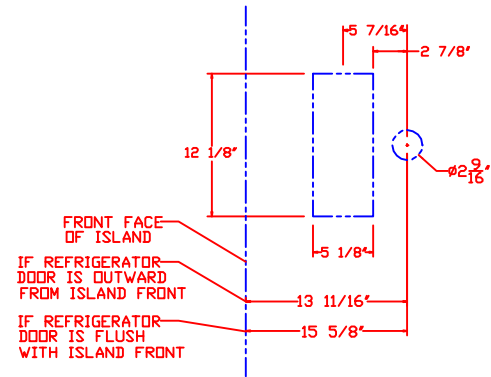

4/5/12

LYNX BEVERAGE TOWER KIT MODEL L24TWS W/ DIMENSIONS

ISLAND CUTOUT
IN BLUE

TOP VIEW

4/5/12

LYNX BEVERAGE TOWER KIT
MODEL L24TWS
ISLAND CUTOUT

ISLAND CUTOUT
IN BLUE

TOP VIEW

FRONT VIEW

SIDE VIEW