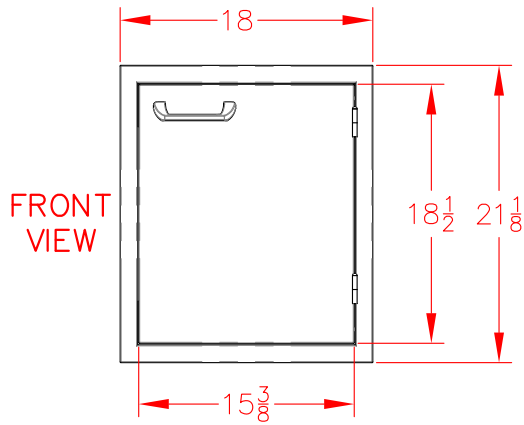

LDR418 - SEDONA 18" DOOR

PRODUCT DIMENSIONS

CUTOUT DIMENSIONS