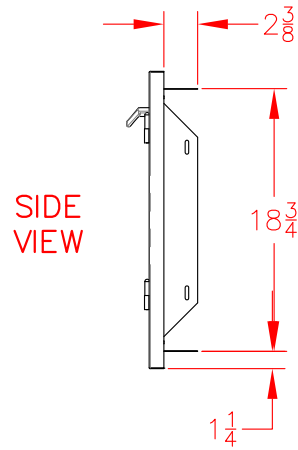

LDR418 - SEDONA 18" DOOR

PRODUCT DIMENSIONS

CUTOUT DIMENSIONS