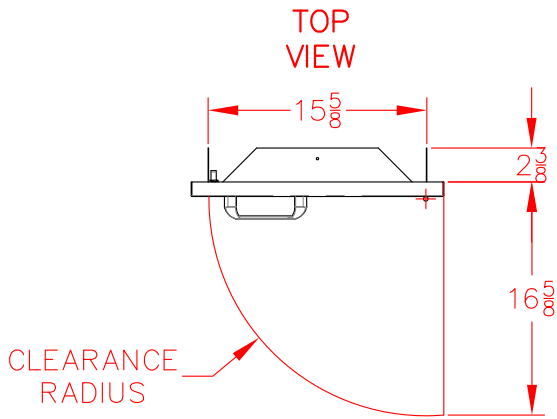

LDR418 - SEDONA 18" DOOR

PRODUCT DIMENSIONS

CUTOUT DIMENSIONS