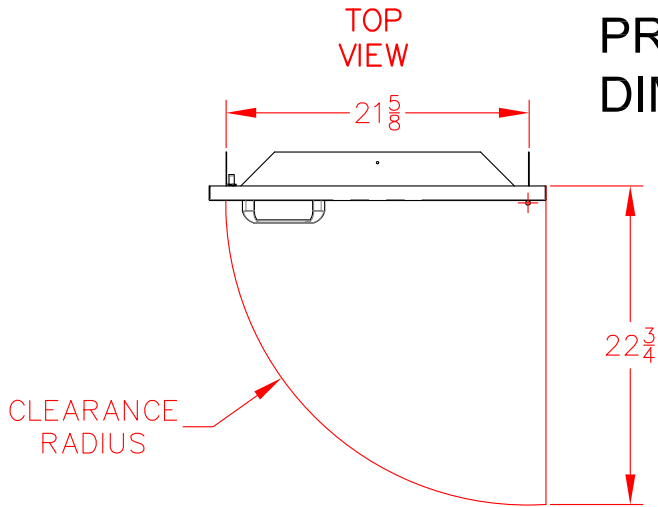

LDR424 - SEDONA 24" DOOR

PRODUCT DIMENSIONS

CUTOUT DIMENSIONS