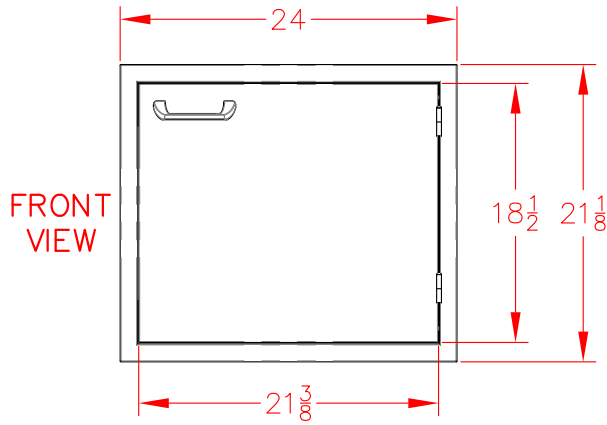

LDR424 - SEDONA 24" DOOR

PRODUCT DIMENSIONS

CUTOUT DIMENSIONS