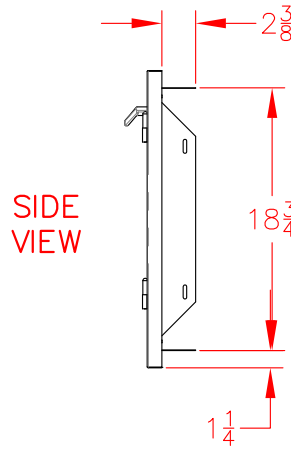

LDR424 - SEDONA 24" DOOR

PRODUCT DIMENSIONS

CUTOUT DIMENSIONS