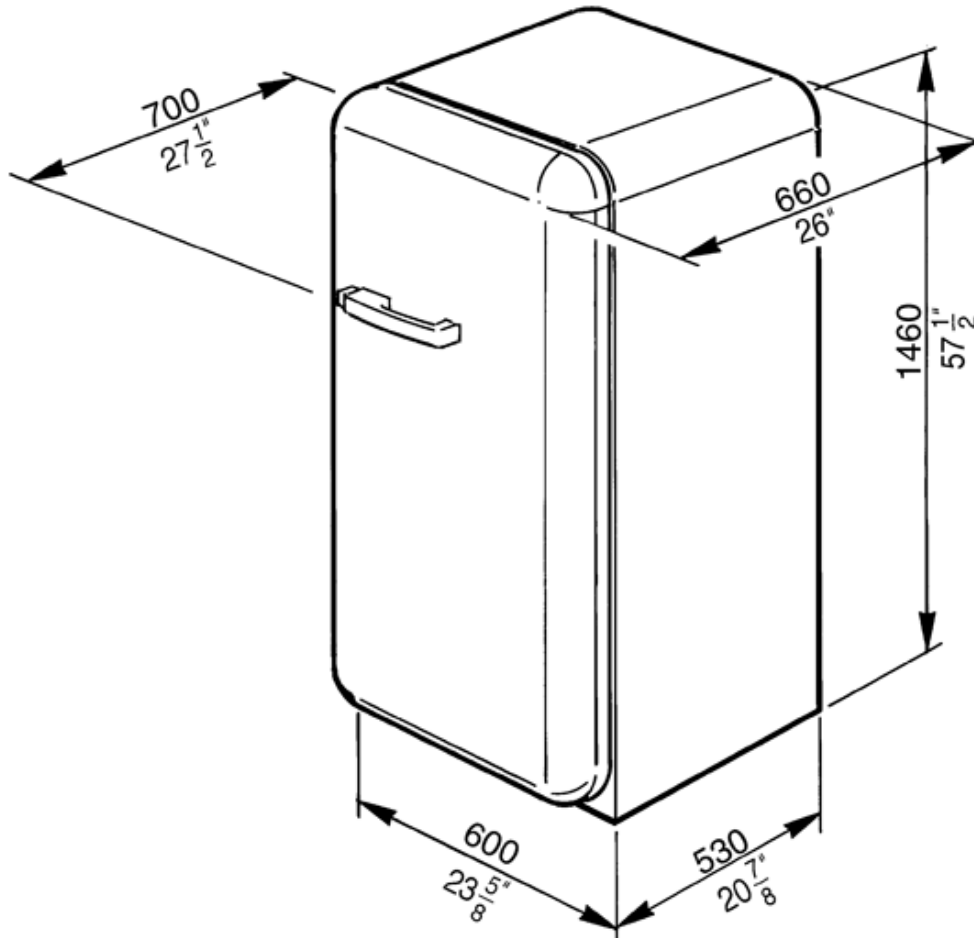

FAB28UUJR1

50's Retro style

50'S Style Refrigerator with ice compartment,
Union Jack, Right hand hinge

EAN13: 8017709208424

Capacity 9.22 cu. ft.

REFRIGERATOR:

Interior light

3 adjustable glass shelves

1 bottle rack

1 fixed glass shelf

1 fruit and vegetable container

1 dairy box

DOOR:

2 adjustable covered bins

2 bottle storage bins

4 adjustable bins

Noise level: 42dB(A) RE 1pW

Dimensions (h x w x d)

57½" x 23¾" x 27½"

Gross weight: 181.4lbs

Net weight: 156.5lbs

When positioning these appliances adjacent to a kitchen unit, a gap of 6 7/8" must be left on the hinged side of the product to allow the door to open. When positioning next to a wall, it is recommended to leave a larger gap of 12 1/2".

Versions

- **FAB28UUJL1** - Union Jack, left hand hinge

FAB28UUJR1

50's Retro style

fridge
free standing
50's style
union jack
24"

SMEG U.S.A. INC.
A&D BUILDING
150 EAST 58th STREET, 7th FLOOR
NEW YORK, NY, 10155
Tel. +1 212 265 5378
Fax +1 212 265 5945