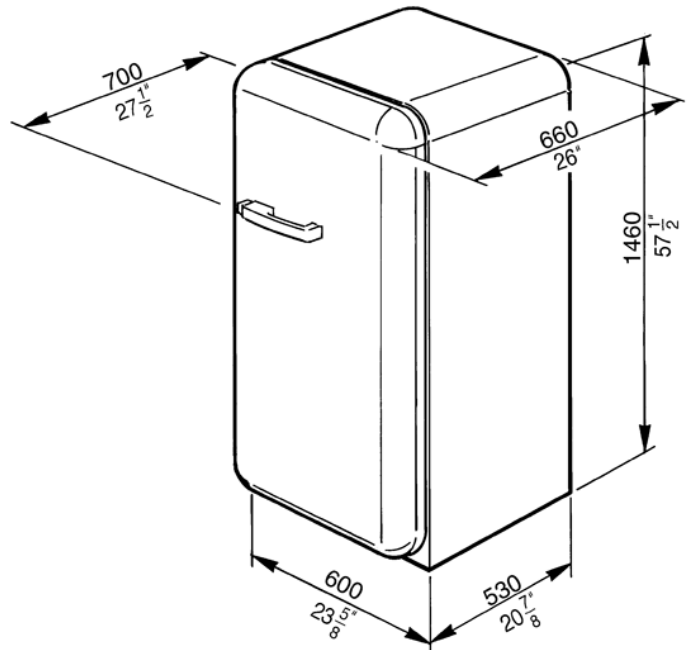

50'S Style Refrigerator with ice compartment,
Union Jack, Right hand hinge
EAN13: 8017709208424

• **Capacity 9.22 cu. ft.** • **REFRIGERATOR:** • Interior light • 3 adjustable glass shelves • 1 bottle rack • 1 fixed glass shelf • 1 fruit and vegetable container • 1 dairy box • **DOOR:** • 2 adjustable covered bins • 2 bottle storage bins • 4 adjustable bins • 2 egg bins • **FREEZER COMPARTMENT** • 1 Ice cube tray • Climatic class: T • Energy consumption: 305 kWh/year • Voltage: 120V • Current: 10Amps • Frequency: 60Hz • Noise level: 42dB(A) RE 1pW • **Dimensions (h x w x d)** • 57½" x 23⅝" x 27½" • Gross weight: 181.4lbs • Net weight: 156.5lbs • When positioning these appliances adjacent to a kitchen unit, a gap of 6 7/8" must be left on the hinged side of the product to allow the door to open. When positioning next to a wall, it is recommended to leave a larger gap of 12 1/2".

Versions

- FAB28UUJL1 - Union Jack, left hand hinge